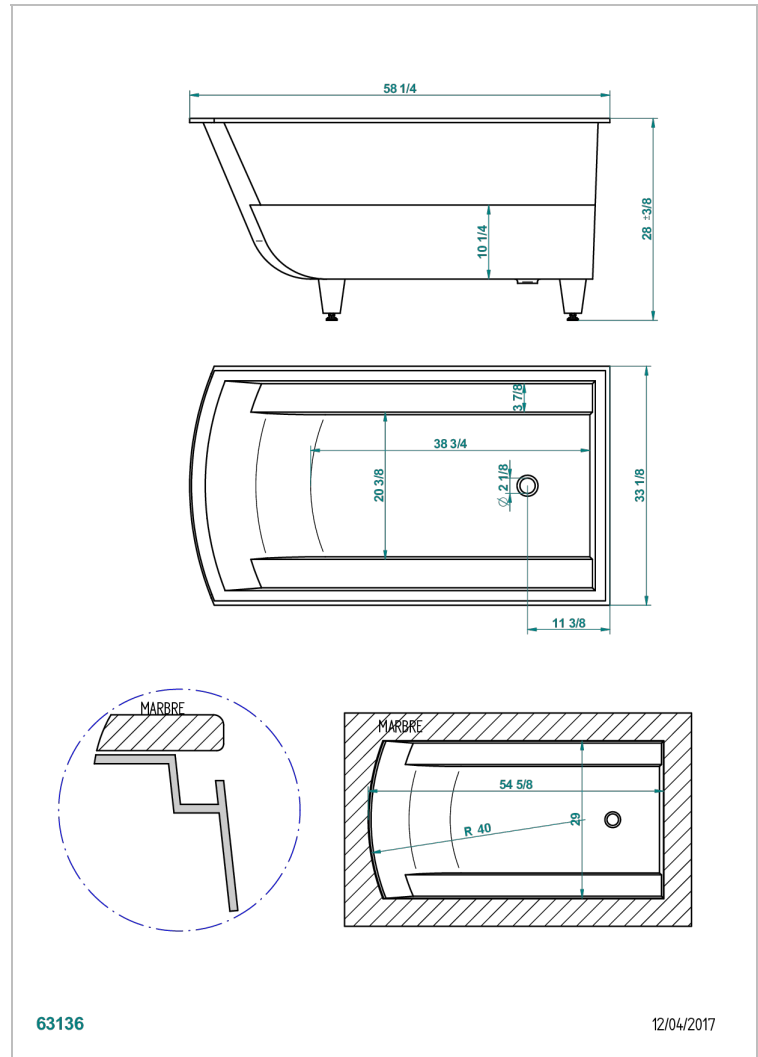

BANERA ENCASTRADA

B10-B680

Bañera YOKO 148 X 84 x 71 cm encastrada, entregada sin desagüe

THG[®]
PARIS

CARACTERÍSTICAS

- Bañera encastrada
- Bañera YOKO 148 X 84 x 71 cm encastrada, entregada sin desagüe

PRODUCTOS RELACIONADOS

- Ref. B12-K12A Whirlpool system with 12 aero jets
- Ref. B12-K12H Whirlpool system with 12 hydro jets
- Ref. B12-K12H12A Whirlpool system with 12 hydro jets and 12 aero jets
- Ref. G00-305/H Desagüe
- Ref. B16-P100 Almohada cuadrada 30 x 30 cm, blanca
- Ref. B16-P103 Almohada 13 x 26 cm, blanca
- Ref. B16-P104 Almohada 30 x 12 cm, h. 4 cm, blanca
- Ref. B16-P105 Almohada 38.5 x 21 cm, h. 2 cm, blanca
- Ref. B16-P106 Almohada 30 x 7 cm, h. 2 cm, blanca
- Ref. B16-P107 Almohada 35 x 40 cm, h. 5,5 cm, blanca
- Ref. B16-K102 Chromato-lighting system on bathtub without whirlpool system