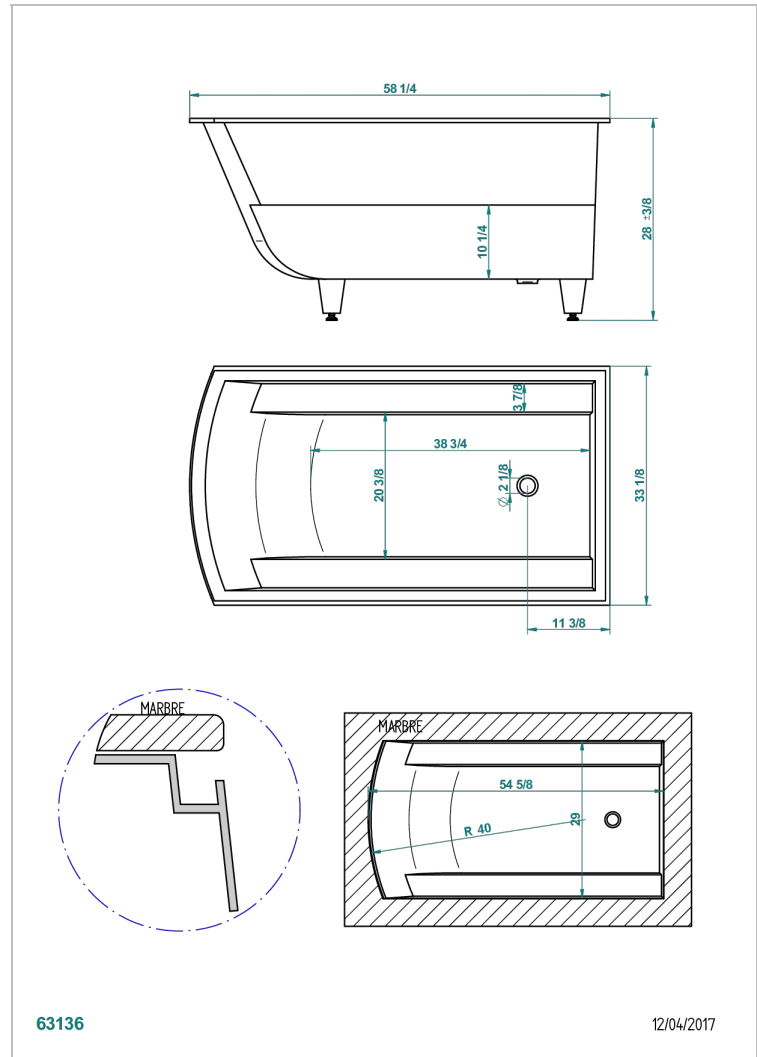

BUILT-IN BATHTUB

B10-B680

Yoko built-in bathtub 148 x 84 x 71 cm, delivered without waste

THG[®]
PARIS

CHARACTERISTIC

- Built-in bathtub
- Yoko built-in bathtub 148 x 84 x 71 cm, delivered without waste

RELATED SKU'S

- Ref. B12-K12A Whirlpool system with 12 aero jets
- Ref. B12-K12H Whirlpool system with 12 hydro jets
- Ref. B12-K12H12A Whirlpool system with 12 hydro jets and 12 aero jets
- Ref. G00-305/H Complete manual click drain
- Ref. B16-P100 Headrest 30 x 30 cm, white
- Ref. B16-P103 Headrest 13 x 26 cm, half cylindrical, white
- Ref. B16-P104 Polyurethane gel headrest 30 x 12 cm, h. 4 cm, white
- Ref. B16-P105 Polyurethane gel headrest 38.5 x 21 cm, h. 2 cm, white
- Ref. B16-P106 Polyurethane gel headrest 30 x 7 cm, h. 2 cm, white
- Ref. B16-P107 Polyurethane gel headrest 35 x 40 cm, h. 5,5 cm,, white
- Ref. B16-K102 Chromato-lighting system on bathtub without whirlpool system