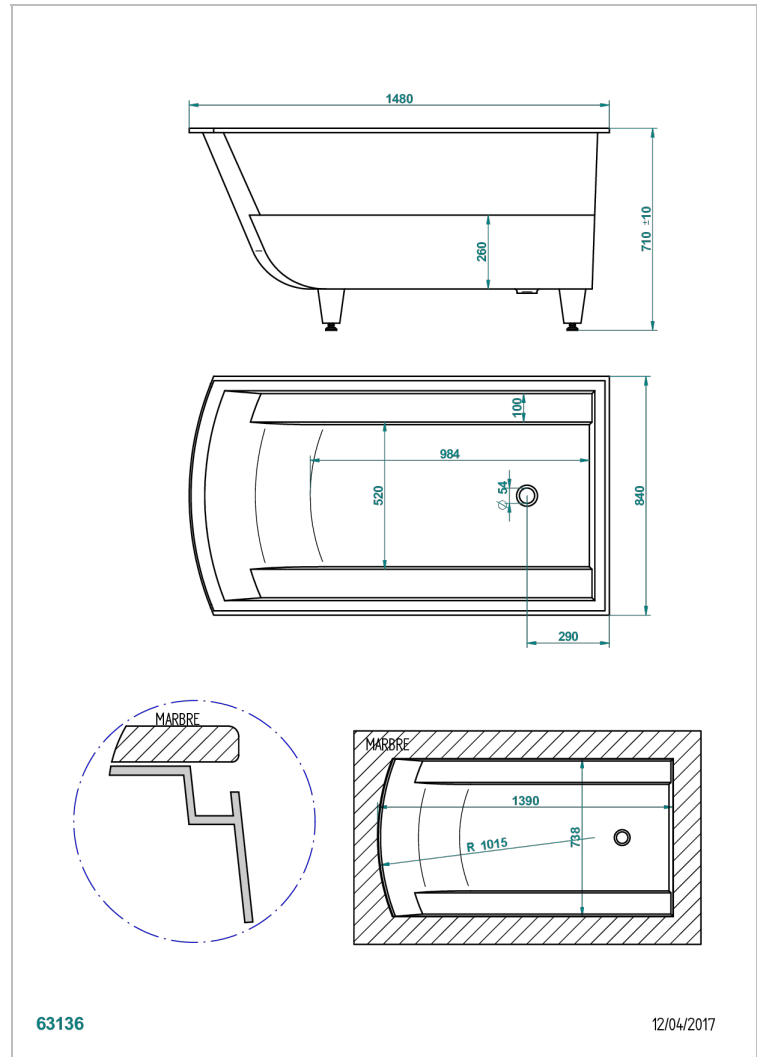

# BUILT-IN BATHTUB

B10-B680

Yoko built-in bathtub 148 x 84 x 71 cm, delivered without waste

THG<sup>®</sup>  
PARIS

## CHARACTERISTIC

- Built-in bathtub
- Yoko built-in bathtub 148 x 84 x 71 cm, delivered without waste

## RELATED SKU'S

- Ref. B12-K12A Whirlpool system with 12 aero jets
- Ref. B12-K12H Whirlpool system with 12 hydro jets
- Ref. B12-K12H12A Whirlpool system with 12 hydro jets and 12 aero jets
- Ref. G00-305/H Complete manual bath click waste
- Ref. B16-P100 Headrest 30 x 30 cm, white
- Ref. B16-P103 Headrest 13 x 26 cm, half cylindrical, white
- Ref. B16-P104 Polyurethane gel headrest 30 x 12 cm, h. 4 cm, white
- Ref. B16-P105 Polyurethane gel headrest 38.5 x 21 cm, h. 2 cm, white
- Ref. B16-P106 Polyurethane gel headrest 30 x 7 cm, h. 2 cm, white
- Ref. B16-P107 Polyurethane gel headrest 35 x 40 cm, h. 5,5 cm,, white
- Ref. B16-K102 Chromato-lighting system on bathtub without whirlpool system