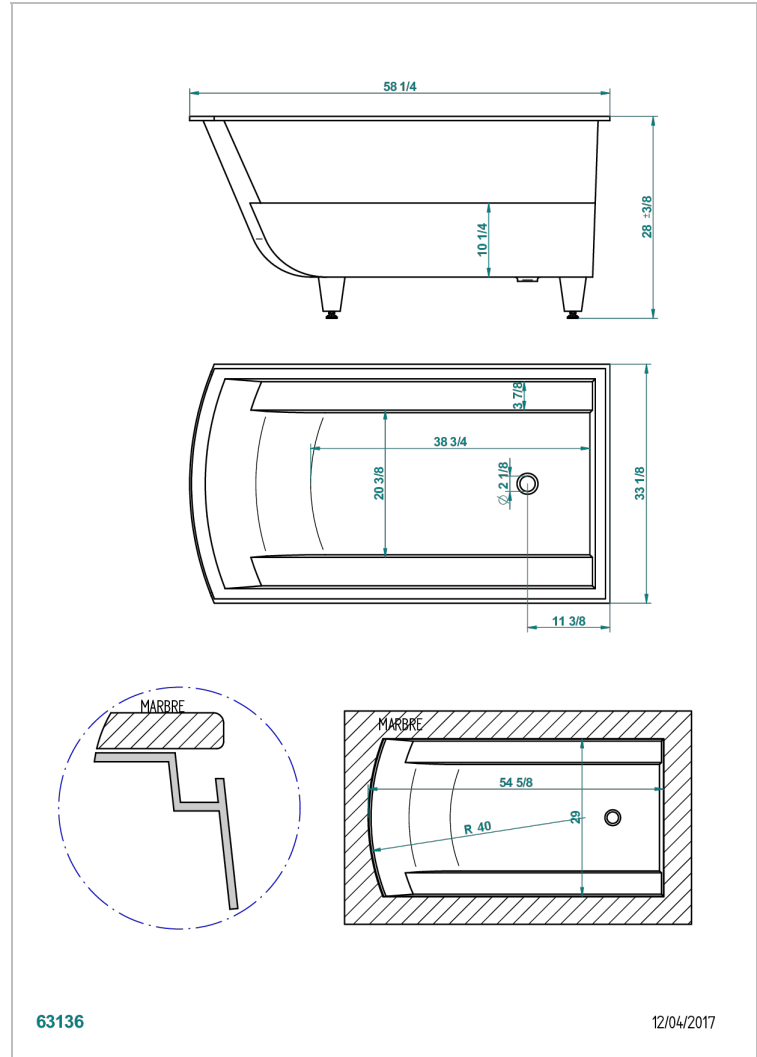

# BUILT-IN BATHTUB

B10-B680

Yoko built-in bathtub 148 x 84 x 71 cm, delivered without waste

THG<sup>®</sup>  
PARIS

## CHARACTERISTIC

- Built-in bathtub
- Yoko built-in bathtub 148 x 84 x 71 cm, delivered without waste

## RELATED SKU'S

- Ref. B12-K12A Whirlpool system with 12 aero jets
- Ref. B12-K12H Whirlpool system with 12 hydro jets
- Ref. B12-K12H12A Whirlpool system with 12 hydro jets and 12 aero jets
- Ref. G00-305/H Complete manual bath click waste
- Ref. B16-P100 Headrest 30 x 30 cm, white
- Ref. B16-P103 Headrest 13 x 26 cm, half cylindrical, white
- Ref. B16-P104 Polyurethane gel headrest 30 x 12 cm, h. 4 cm, white
- Ref. B16-P105 Polyurethane gel headrest 38.5 x 21 cm, h. 2 cm, white
- Ref. B16-P106 Polyurethane gel headrest 30 x 7 cm, h. 2 cm, white
- Ref. B16-P107 Polyurethane gel headrest 35 x 40 cm, h. 5,5 cm,, white
- Ref. B16-K102 Chromato-lighting system on bathtub without whirlpool system