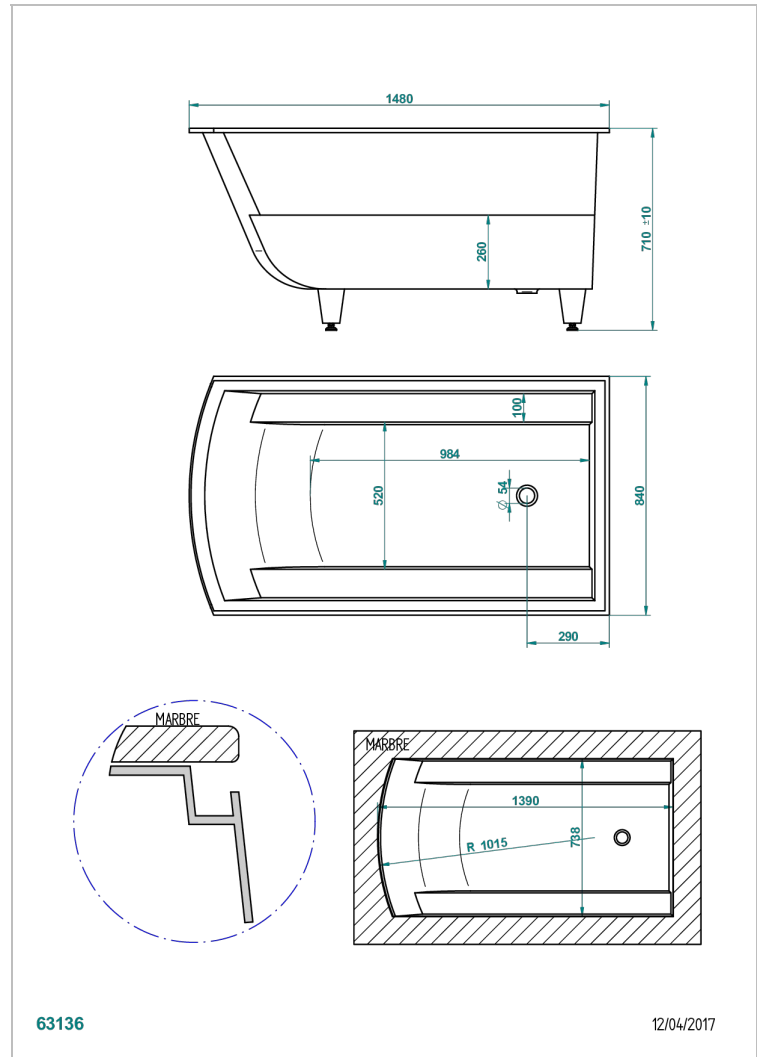

BUILT-IN BATHTUB

B10-B680

Yoko built-in bathtub 148 x 84 x 71 cm, delivered without waste

THG[®]
PARIS

CHARACTERISTIC

- Built-in bathtub
- Yoko built-in bathtub 148 x 84 x 71 cm, delivered without waste

RELATED SKU'S

- Ref. B12-K12A Whirlpool system with 12 aero jets
- Ref. B12-K12H Whirlpool system with 12 hydro jets
- Ref. B12-K12H12A Whirlpool system with 12 hydro jets and 12 aero jets
- Ref. G00-305/H Complete manual bath click waste
- Ref. B16-P100 Headrest 30 x 30 cm, white
- Ref. B16-P103 Headrest 13 x 26 cm, half cylindrical, white
- Ref. B16-P104 Polyurethane gel headrest 30 x 12 cm, h. 4 cm, white
- Ref. B16-P105 Polyurethane gel headrest 38.5 x 21 cm, h. 2 cm, white
- Ref. B16-P106 Polyurethane gel headrest 30 x 7 cm, h. 2 cm, white
- Ref. B16-P107 Polyurethane gel headrest 35 x 40 cm, h. 5,5 cm,, white
- Ref. B16-K102 Chromato-lighting system on bathtub without whirlpool system