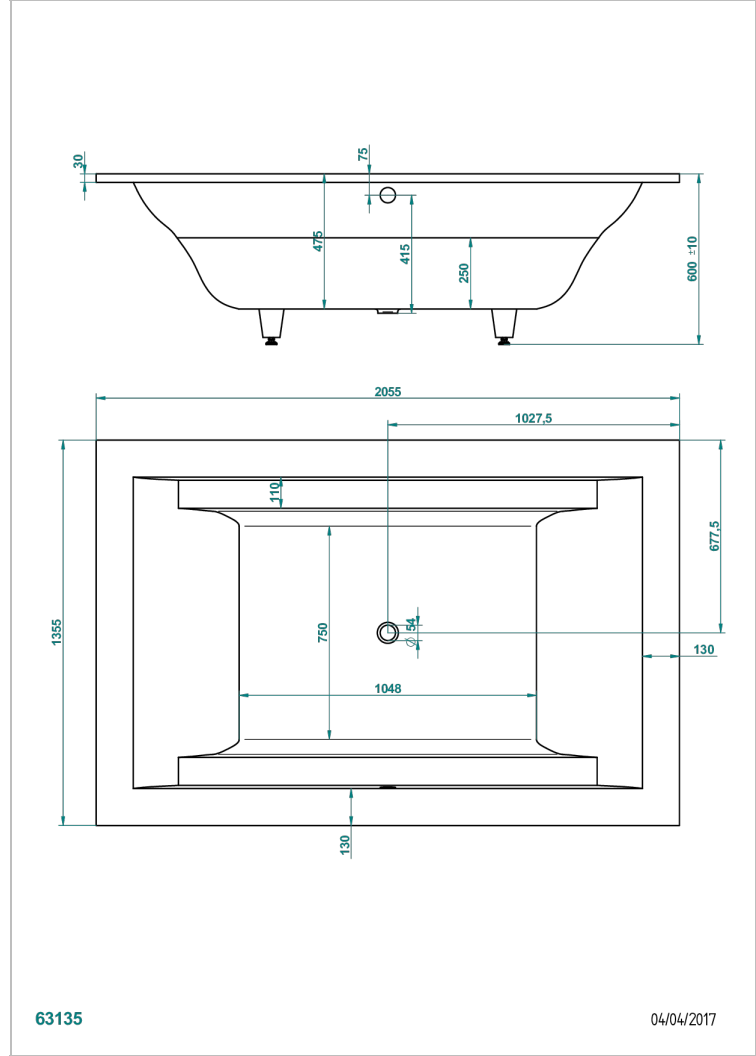

# BANERA ENCASTRADA

B10-B670

Bañera TWO BE 206 x 136 x 60 cm encastrada, entregada sin desagüe

THG<sup>®</sup>  
PARIS

## CARACTERÍSTICAS

- Bañera encastrada
- Bañera TWO BE 206 x 136 x 60 cm encastrada, entregada sin desagüe

## PRODUCTOS RELACIONADOS

- Ref. B12-K12A Whirlpool system with 12 aero jets
- Ref. B12-K16H Whirlpool system with 16 hydro jets
- Ref. B12-K110 Sistema de desinfeccion
- Ref. B12-K16H12A Whirlpool system with 16 hydro jets and 12 aero jets
- Ref. B12-K102AB Chromato-lighting system on whirlpool bathtub
- Ref. B16-P100 Almohada cuadrada 30 x 30 cm, blanca
- Ref. B16-P103 Almohada 13 x 26 cm, blanca
- Ref. B16-P104 Almohada 30 x 12 cm, h. 4 cm, blanca
- Ref. B16-P105 Almohada 38.5 x 21 cm, h. 2 cm, blanca
- Ref. B16-P106 Almohada 30 x 7 cm, h. 2 cm, blanca
- Ref. B16-P107 Almohada 35 x 40 cm, h. 5,5 cm, blanca
- Ref. B16-K111 Filling system by water blade
- Ref. B16-K102 Chromato-lighting system on bathtub without whirlpool system