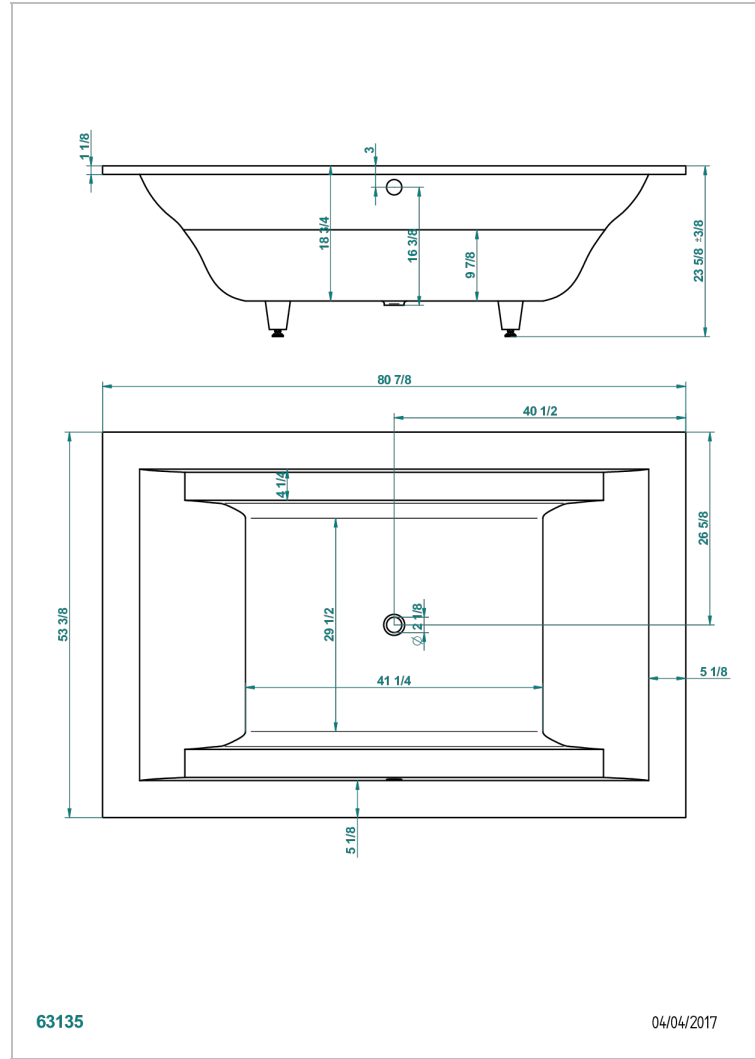

# BUILT-IN BATHTUB

B10-B670

Two be built-in bathtub 206 x 136 x 60 cm, delivered without waste

THG<sup>®</sup>  
PARIS

## CHARACTERISTIC

- Built-in bathtub
- Two be built-in bathtub 206 x 136 x 60 cm, delivered without waste

## RELATED SKU'S

- Ref. B12-K12A Whirlpool system with 12 aero jets
- Ref. B12-K16H Whirlpool system with 16 hydro jets
- Ref. B12-K110 Disinfection system
- Ref. B12-K16H12A Whirlpool system with 16 hydro jets and 12 aero jets
- Ref. B12-K102AB Chromato-lighting system on whirlpool bathtub
- Ref. B16-P100 Headrest 30 x 30 cm, white
- Ref. B16-P103 Headrest 13 x 26 cm, half cylindrical, white
- Ref. B16-P104 Polyurethane gel headrest 30 x 12 cm, h. 4 cm, white
- Ref. B16-P105 Polyurethane gel headrest 38.5 x 21 cm, h. 2 cm, white
- Ref. B16-P106 Polyurethane gel headrest 30 x 7 cm, h. 2 cm, white
- Ref. B16-P107 Polyurethane gel headrest 35 x 40 cm, h. 5,5 cm,, white
- Ref. B16-K111 Filling system by water blade
- Ref. B16-K102 Chromato-lighting system on bathtub without whirlpool system