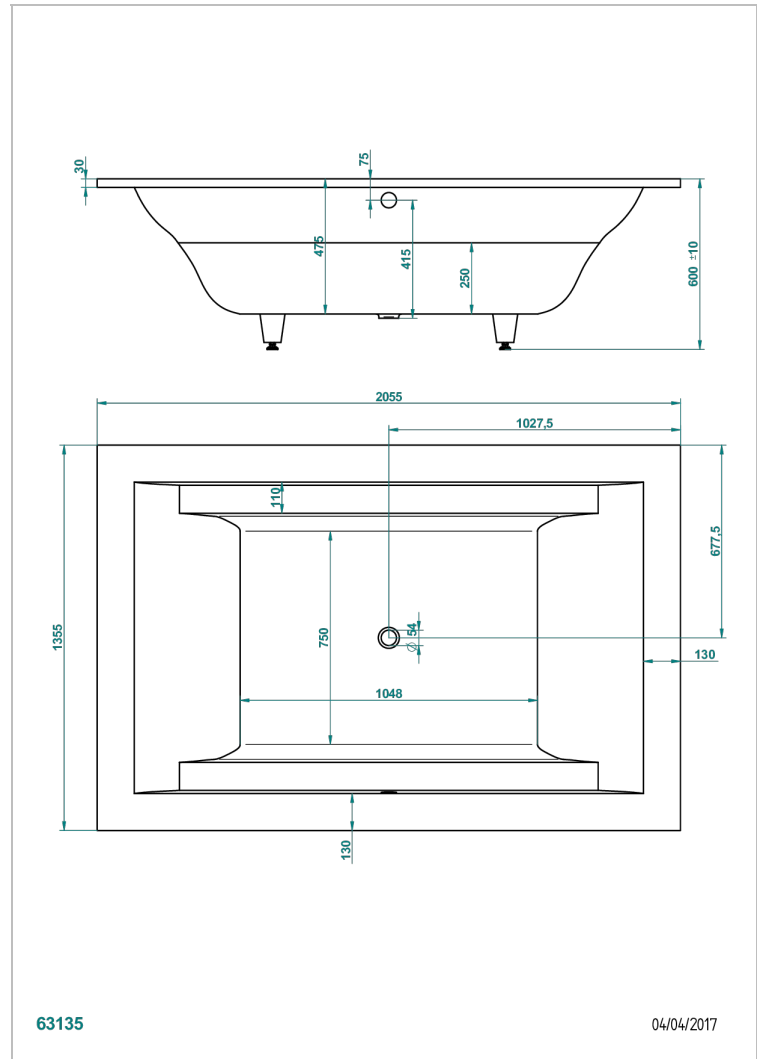

BUILT-IN BATHTUB

B10-B670

Two be built-in bathtub 206 x 136 x 60 cm, delivered without waste

THG[®]
PARIS

CHARACTERISTIC

- Built-in bathtub
- Two be built-in bathtub 206 x 136 x 60 cm, delivered without waste

RELATED SKU'S

- Ref. B12-K12A Whirlpool system with 12 aero jets
- Ref. B12-K16H Whirlpool system with 16 hydro jets
- Ref. B12-K110 Disinfection system
- Ref. B12-K16H12A Whirlpool system with 16 hydro jets and 12 aero jets
- Ref. B12-K102AB Chromato-lighting system on whirlpool bathtub
- Ref. B16-P100 Headrest 30 x 30 cm, white
- Ref. B16-P103 Headrest 13 x 26 cm, half cylindrical, white
- Ref. B16-P104 Polyurethane gel headrest 30 x 12 cm, h. 4 cm, white
- Ref. B16-P105 Polyurethane gel headrest 38.5 x 21 cm, h. 2 cm, white
- Ref. B16-P106 Polyurethane gel headrest 30 x 7 cm, h. 2 cm, white
- Ref. B16-P107 Polyurethane gel headrest 35 x 40 cm, h. 5,5 cm,, white
- Ref. B16-K111 Filling system by water blade
- Ref. B16-K102 Chromato-lighting system on bathtub without whirlpool system