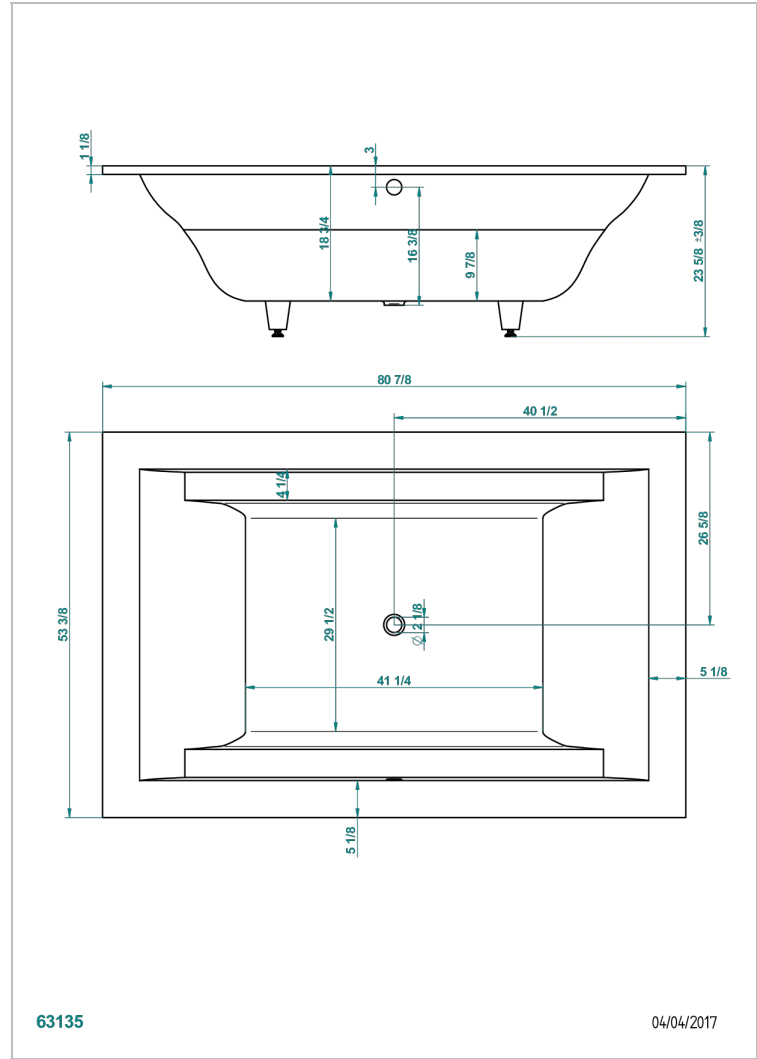

BUILT-IN BATHTUB

B10-B670

Two be built-in bathtub 206 x 136 x 60 cm, delivered without waste

THG[®]
PARIS

CHARACTERISTIC

- Built-in bathtub
- Two be built-in bathtub 206 x 136 x 60 cm, delivered without waste

RELATED SKU'S

- Ref. B12-K12A Whirlpool system with 12 aero jets
- Ref. B12-K16H Whirlpool system with 16 hydro jets
- Ref. B12-K110 Disinfection system
- Ref. B12-K16H12A Whirlpool system with 16 hydro jets and 12 aero jets
- Ref. B12-K102AB Chromato-lighting system on whirlpool bathtub
- Ref. B16-P100 Headrest 30 x 30 cm, white
- Ref. B16-P103 Headrest 13 x 26 cm, half cylindrical, white
- Ref. B16-P104 Polyurethane gel headrest 30 x 12 cm, h. 4 cm, white
- Ref. B16-P105 Polyurethane gel headrest 38.5 x 21 cm, h. 2 cm, white
- Ref. B16-P106 Polyurethane gel headrest 30 x 7 cm, h. 2 cm, white
- Ref. B16-P107 Polyurethane gel headrest 35 x 40 cm, h. 5,5 cm,, white
- Ref. B16-K111 Filling system by water blade
- Ref. B16-K102 Chromato-lighting system on bathtub without whirlpool system