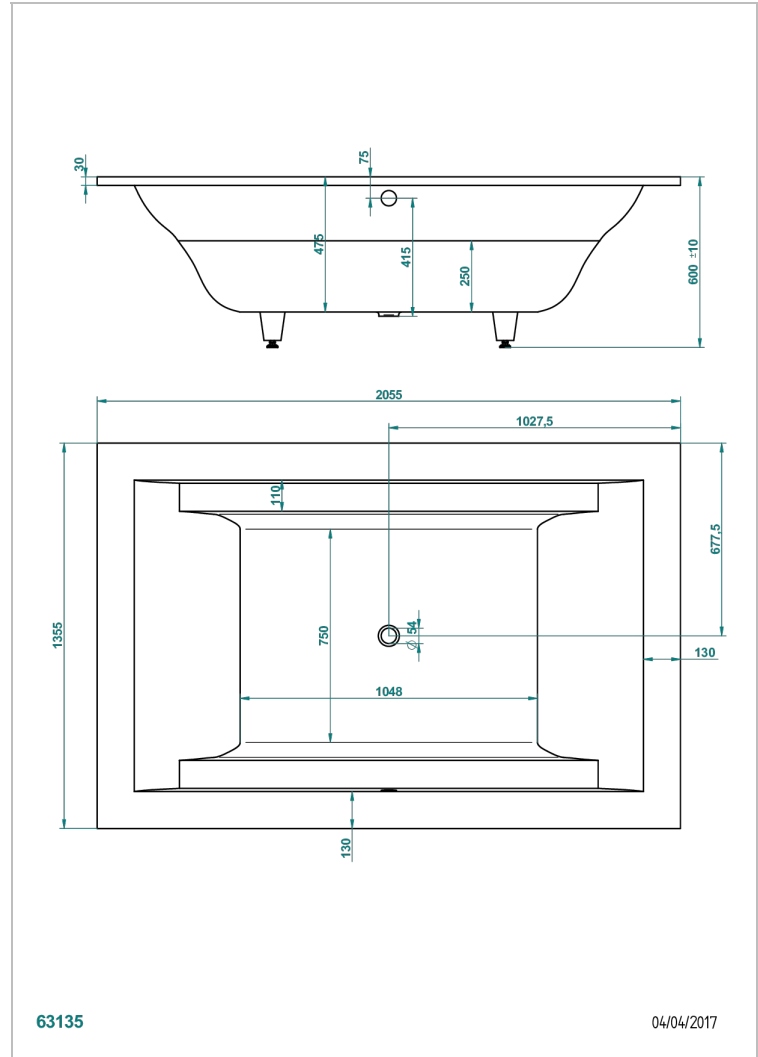

BANERA ENCASTRADA

B10-B670

Bañera TWO BE 206 x 136 x 60 cm encastrada, entregada sin desagüe

THG[®]
PARIS

CARACTERÍSTICAS

- Bañera encastrada
- Bañera TWO BE 206 x 136 x 60 cm encastrada, entregada sin desagüe

PRODUCTOS RELACIONADOS

- Ref. B12-K12A Whirlpool system with 12 aero jets
- Ref. B12-K16H Whirlpool system with 16 hydro jets
- Ref. B12-K110 Sistema de desinfección
- Ref. B12-K16H12A Whirlpool system with 16 hydro jets and 12 aero jets
- Ref. B12-K102AB Chromato-lighting system on whirlpool bathtub
- Ref. B16-P100 Almohada cuadrada 30 x 30 cm, blanca
- Ref. B16-P103 Almohada 13 x 26 cm, blanca
- Ref. B16-P104 Almohada 30 x 12 cm, h. 4 cm, blanca
- Ref. B16-P105 Almohada 38.5 x 21 cm, h. 2 cm, blanca
- Ref. B16-P106 Almohada 30 x 7 cm, h. 2 cm, blanca
- Ref. B16-P107 Almohada 35 x 40 cm, h. 5,5 cm, blanca
- Ref. B16-K111 Filling system by water blade
- Ref. B16-K102 Chromato-lighting system on bathtub without whirlpool system