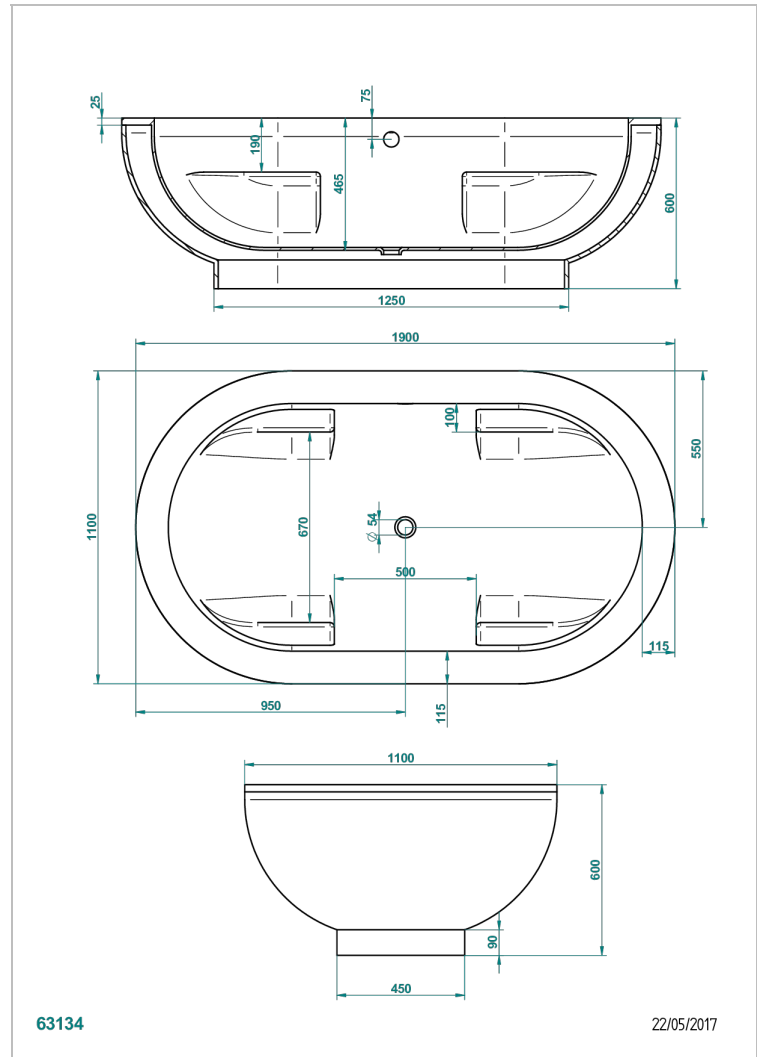

FREE STANDING BATHTUB

B11-B661

Twin bathtub 190 x 110 x 60 cm, free standing with front panel, delivered without waste

THG[®]
PARIS

CHARACTERISTIC

- Free standing bathtub
- Twin bathtub 190 x 110 x 60 cm, free standing with front panel, delivered without waste

RELATED SKU'S

- Ref. B16-P100 Headrest 30 x 30 cm, white
- Ref. B16-P103 Headrest 13 x 26 cm, half cylindrical, white
- Ref. B16-P104 Polyurethane gel headrest 30 x 12 cm, h. 4 cm, white
- Ref. B16-P105 Polyurethane gel headrest 38.5 x 21 cm, h. 2 cm, white
- Ref. B16-P106 Polyurethane gel headrest 30 x 7 cm, h. 2 cm, white
- Ref. B16-P107 Polyurethane gel headrest 35 x 40 cm, h. 5,5 cm,, white
- Ref. B16-K111 Filling system by water blade
- Ref. B16-K102 Chromato-lighting system on bathtub without whirlpool system