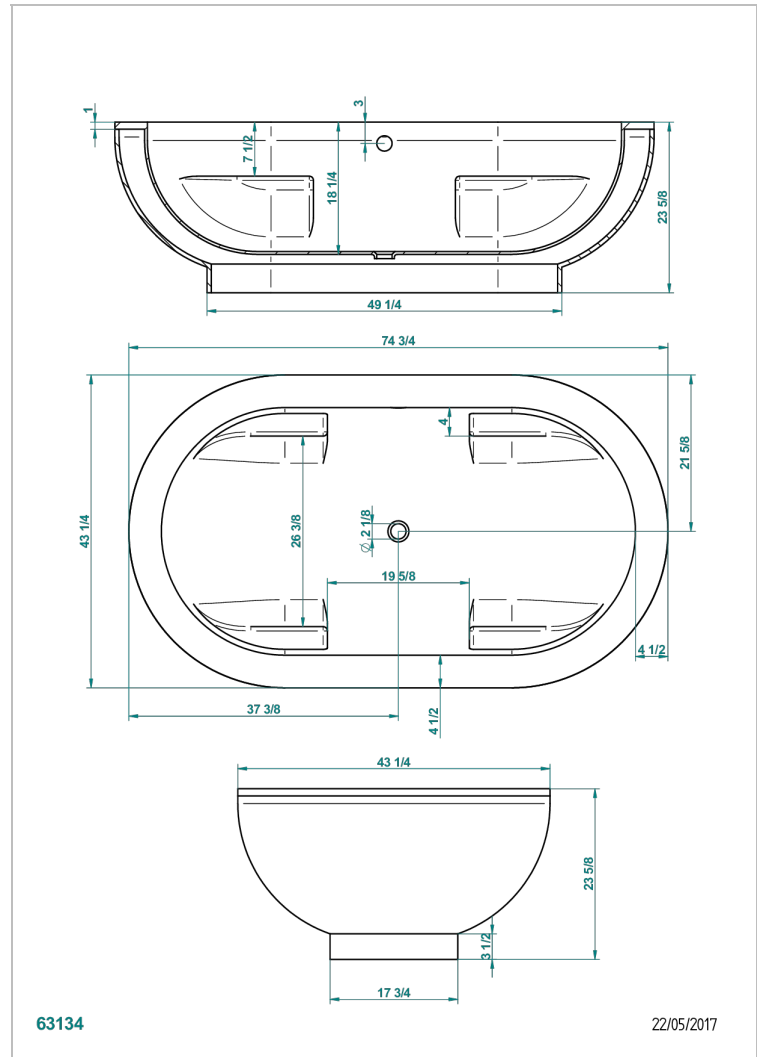

FREE STANDING BATHTUB

B11-B661

Twin bathtub 190 x 110 x 60 cm, free standing with front panel, delivered without waste

THG[®]
PARIS

CHARACTERISTIC

- Free standing bathtub
- Twin bathtub 190 x 110 x 60 cm, free standing with front panel, delivered without waste

RELATED SKU'S

- Ref. B16-P100 Headrest 30 x 30 cm, white
- Ref. B16-P103 Headrest 13 x 26 cm, half cylindrical, white
- Ref. B16-P104 Polyurethane gel headrest 30 x 12 cm, h. 4 cm, white
- Ref. B16-P105 Polyurethane gel headrest 38.5 x 21 cm, h. 2 cm, white
- Ref. B16-P106 Polyurethane gel headrest 30 x 7 cm, h. 2 cm, white
- Ref. B16-P107 Polyurethane gel headrest 35 x 40 cm, h. 5,5 cm,, white
- Ref. B16-K111 Filling system by water blade
- Ref. B16-K102 Chromato-lighting system on bathtub without whirlpool system