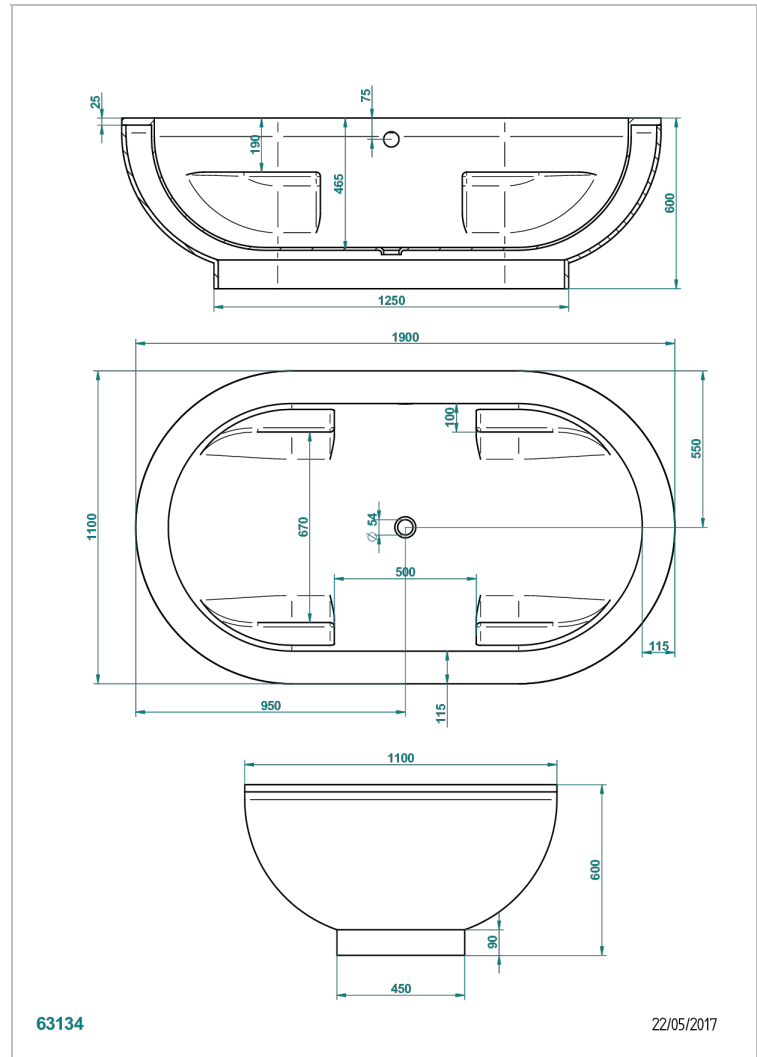

# FREE STANDING BATHTUB

B11-B661

Twin bathtub 190 x 110 x 60 cm, free standing with front panel, delivered without waste

THG<sup>®</sup>  
PARIS

## CHARACTERISTIC

- Free standing bathtub
- Twin bathtub 190 x 110 x 60 cm, free standing with front panel, delivered without waste

## RELATED SKU'S

- Ref. G1T-300/70 Complete bath pop-up waste 70 cm
- Ref. B16-P100 Headrest 30 x 30 cm, white
- Ref. B16-P103 Headrest 13 x 26 cm, half cylindrical, white
- Ref. B16-P104 Polyurethane gel headrest 30 x 12 cm, h. 4 cm, white
- Ref. B16-P105 Polyurethane gel headrest 38.5 x 21 cm, h. 2 cm, white
- Ref. B16-P106 Polyurethane gel headrest 30 x 7 cm, h. 2 cm, white
- Ref. B16-P107 Polyurethane gel headrest 35 x 40 cm, h. 5,5 cm,, white
- Ref. B16-K111 Filling system by water blade
- Ref. B16-K102 Chromato-lighting system on bathtub without whirlpool system