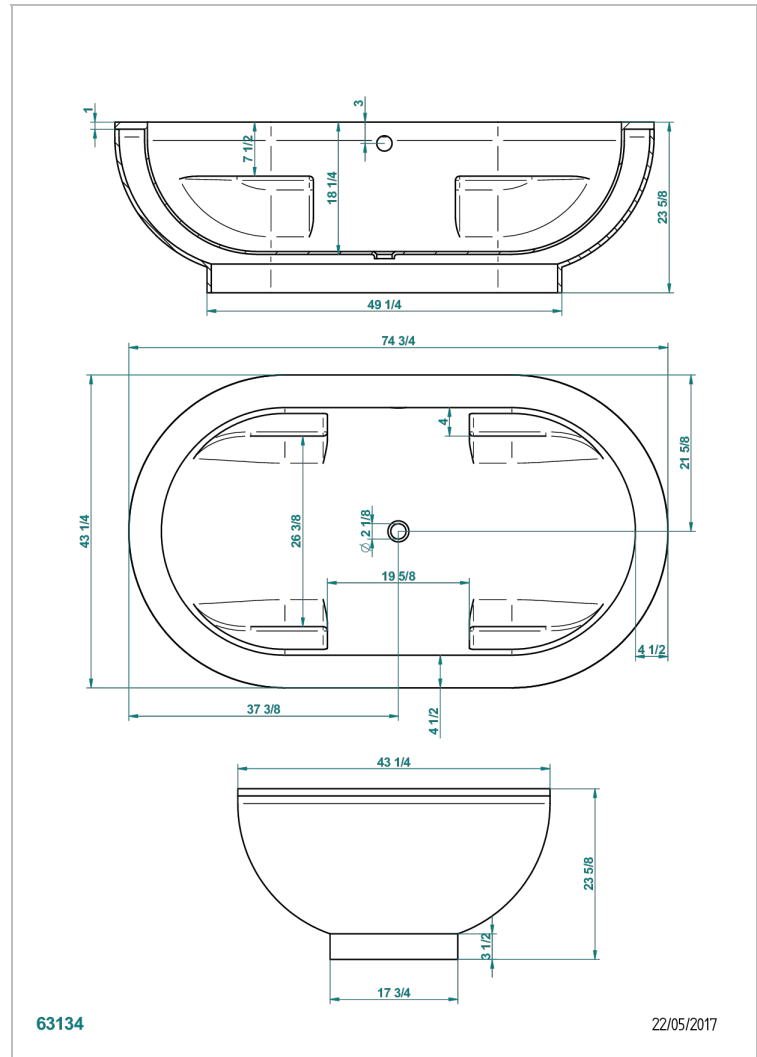

FREE STANDING BATHTUB

B11-B661

Twin bathtub 190 x 110 x 60 cm, free standing with front panel, delivered without waste

THG[®]
PARIS

CHARACTERISTIC

- Free standing bathtub
- Twin bathtub 190 x 110 x 60 cm, free standing with front panel, delivered without waste

RELATED SKU'S

- Ref. G1T-300/70 Complete bath pop-up waste 70 cm
- Ref. B16-P100 Headrest 30 x 30 cm, white
- Ref. B16-P103 Headrest 13 x 26 cm, half cylindrical, white
- Ref. B16-P104 Polyurethane gel headrest 30 x 12 cm, h. 4 cm, white
- Ref. B16-P105 Polyurethane gel headrest 38.5 x 21 cm, h. 2 cm, white
- Ref. B16-P106 Polyurethane gel headrest 30 x 7 cm, h. 2 cm, white
- Ref. B16-P107 Polyurethane gel headrest 35 x 40 cm, h. 5,5 cm,, white
- Ref. B16-K111 Filling system by water blade
- Ref. B16-K102 Chromato-lighting system on bathtub without whirlpool system