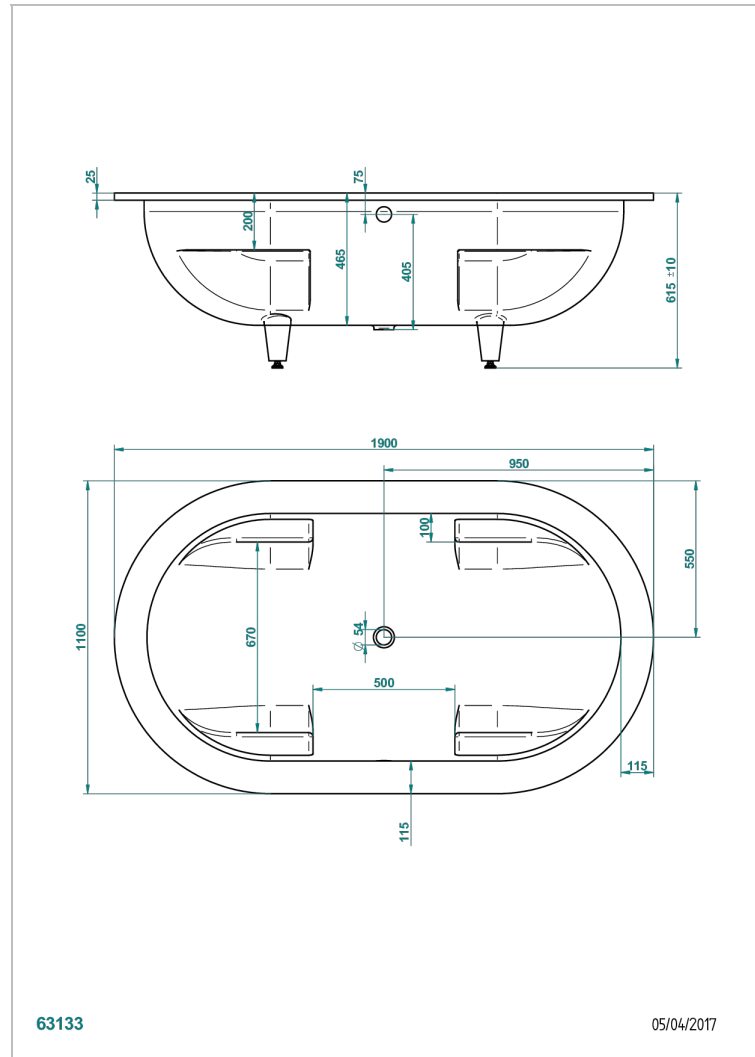

# BUILT-IN BATHTUB

B10-B660

Twin built-in bathtub 190 x 110 x 62 cm, delivered without waste

63133

05/04/2017

## CHARACTERISTIC

- Built-in bathtub
- Twin built-in bathtub 190 x 110 x 62 cm, delivered without waste

## RELATED SKU'S

- Ref. B12-K12A Whirlpool system with 12 aero jets
- Ref. B12-K12H Whirlpool system with 12 hydro jets
- Ref. B12-K12H12A Whirlpool system with 12 hydro jets and 12 aero jets
- Ref. B12-K110 Disinfection system
- Ref. B12-K102AB Chromato-lighting system on whirlpool bathtub
- Ref. B16-P100 Headrest 30 x 30 cm, white
- Ref. B16-P103 Headrest 13 x 26 cm, half cylindrical, white
- Ref. B16-P104 Polyurethane gel headrest 30 x 12 cm, h. 4 cm, white
- Ref. B16-P105 Polyurethane gel headrest 38.5 x 21 cm, h. 2 cm, white
- Ref. B16-P106 Polyurethane gel headrest 30 x 7 cm, h. 2 cm, white
- Ref. B16-P107 Polyurethane gel headrest 35 x 40 cm, h. 5,5 cm,, white
- Ref. B16-K111 Filling system by water blade
- Ref. B16-K102 Chromato-lighting system on bathtub without whirlpool system