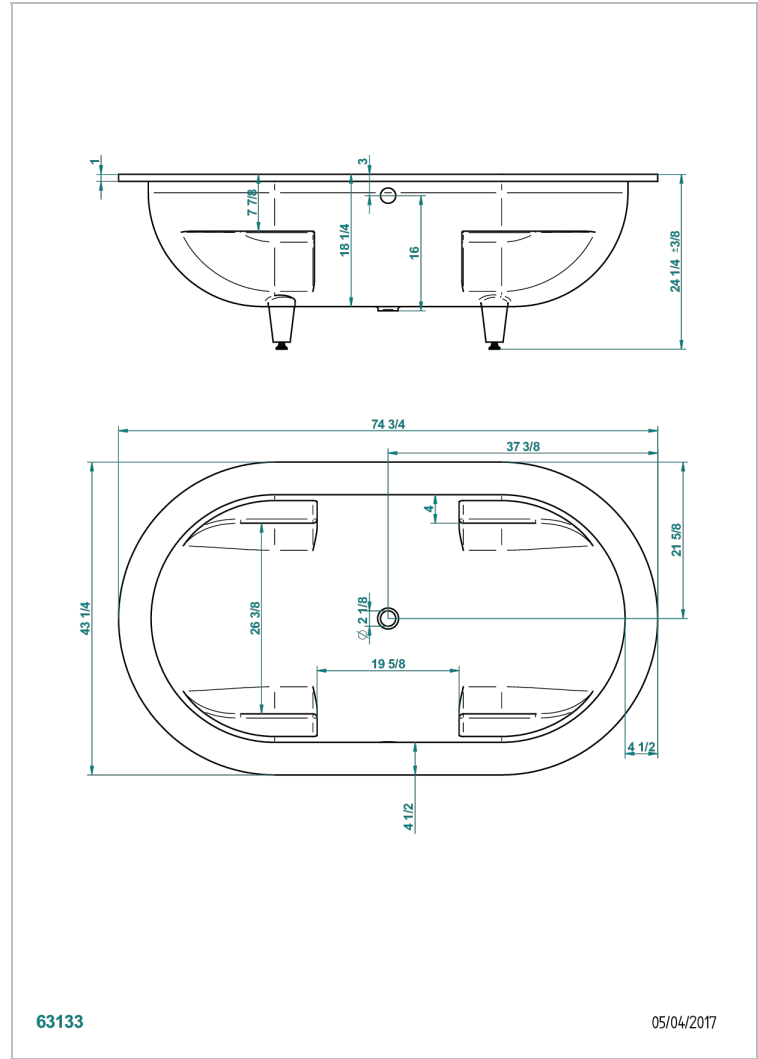

BANERA ENCASTRADA

B10-B660

Bañera TWIN 190 x 110 x 62 cm encastrada, entregada sin desagüe

THG[®]
PARIS

CARACTERÍSTICAS

- Bañera encastrada
- Bañera TWIN 190 x 110 x 62 cm encastrada, entregada sin desagüe

PRODUCTOS RELACIONADOS

- Ref. B12-K12A Whirlpool system with 12 aero jets
- Ref. B12-K12H Whirlpool system with 12 hydro jets
- Ref. B12-K12H12A Whirlpool system with 12 hydro jets and 12 aero jets
- Ref. B12-K110 Sistema de desinfeccion
- Ref. B12-K102AB Chromato-lighting system on whirlpool bathtub
- Ref. B16-P100 Almohada cuadrada 30 x 30 cm, blanca
- Ref. B16-P103 Almohada 13 x 26 cm, blanca
- Ref. B16-P104 Almohada 30 x 12 cm, h. 4 cm, blanca
- Ref. B16-P105 Almohada 38.5 x 21 cm, h. 2 cm, blanca
- Ref. B16-P106 Almohada 30 x 7 cm, h. 2 cm, blanca
- Ref. B16-P107 Almohada 35 x 40 cm, h. 5,5 cm, blanca
- Ref. B16-K111 Filling system by water blade
- Ref. B16-K102 Chromato-lighting system on bathtub without whirlpool system