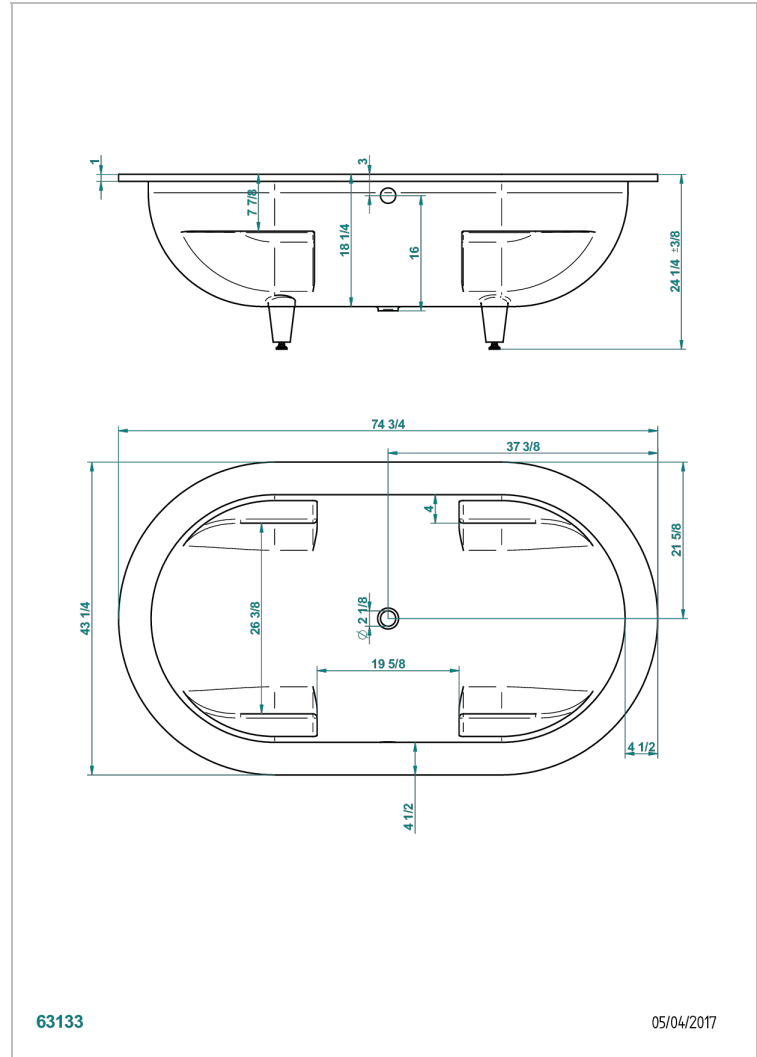

BUILT-IN BATHTUB

B10-B660

Twin built-in bathtub 190 x 110 x 62 cm, delivered without waste

THG[®]
PARIS

63133

05/04/2017

CHARACTERISTIC

- Built-in bathtub
- Twin built-in bathtub 190 x 110 x 62 cm, delivered without waste

RELATED SKU'S

- Ref. B12-K12A Whirlpool system with 12 aero jets
- Ref. B12-K12H Whirlpool system with 12 hydro jets
- Ref. B12-K12H12A Whirlpool system with 12 hydro jets and 12 aero jets
- Ref. B12-K110 Disinfection system
- Ref. B12-K102AB Chromato-lighting system on whirlpool bathtub
- Ref. B16-P100 Headrest 30 x 30 cm, white
- Ref. B16-P103 Headrest 13 x 26 cm, half cylindrical, white
- Ref. B16-P104 Polyurethane gel headrest 30 x 12 cm, h. 4 cm, white
- Ref. B16-P105 Polyurethane gel headrest 38.5 x 21 cm, h. 2 cm, white
- Ref. B16-P106 Polyurethane gel headrest 30 x 7 cm, h. 2 cm, white
- Ref. B16-P107 Polyurethane gel headrest 35 x 40 cm, h. 5,5 cm,, white
- Ref. B16-K111 Filling system by water blade
- Ref. B16-K102 Chromato-lighting system on bathtub without whirlpool system