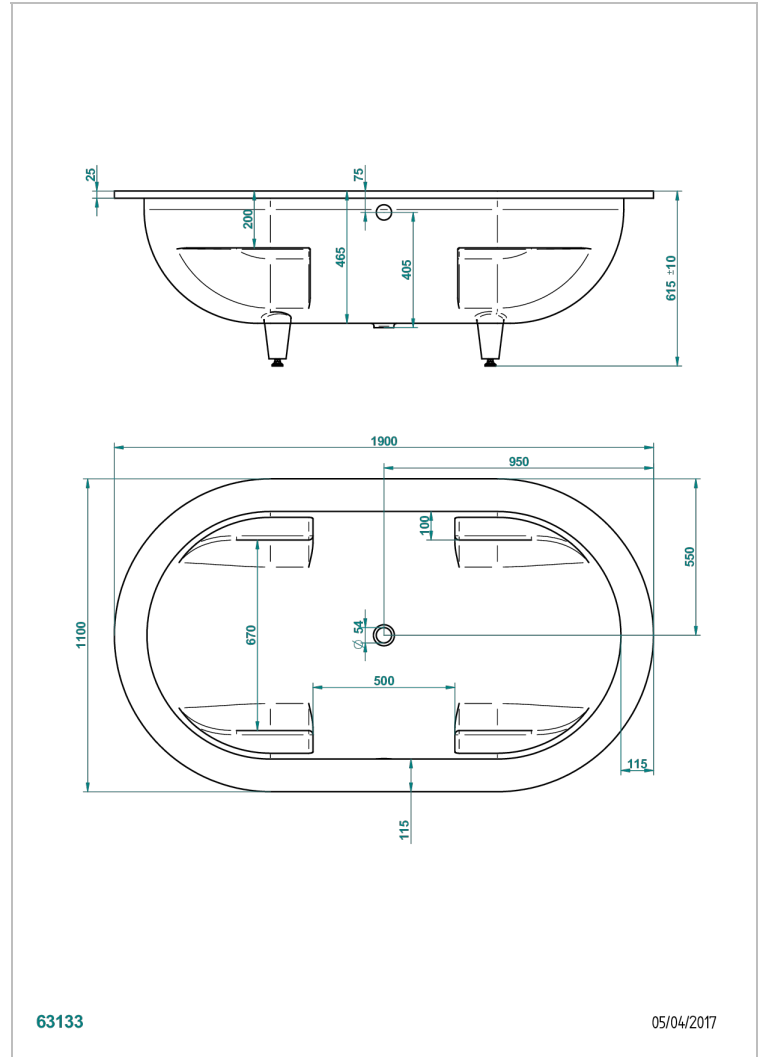

BANERA ENCASTRADA

B10-B660

Bañera TWIN 190 x 110 x 62 cm encastrada, entregada sin desagüe

THG[®]
PARIS

CARACTERÍSTICAS

- Bañera encastrada
- Bañera TWIN 190 x 110 x 62 cm encastrada, entregada sin desagüe

PRODUCTOS RELACIONADOS

- Ref. B12-K12A Whirlpool system with 12 aero jets
- Ref. B12-K12H Whirlpool system with 12 hydro jets
- Ref. B12-K12H12A Whirlpool system with 12 hydro jets and 12 aero jets
- Ref. B12-K110 Sistema de desinfeccion
- Ref. G1T-300/70 Desagüe automatico de bañera lg 70 cm
- Ref. B12-K102AB Chromato-lighting system on whirlpool bathtub
- Ref. B16-P100 Almohada cuadrada 30 x 30 cm, blanca
- Ref. B16-P103 Almohada 13 x 26 cm, blanca
- Ref. B16-P104 Almohada 30 x 12 cm, h. 4 cm, blanca
- Ref. B16-P105 Almohada 38.5 x 21 cm, h. 2 cm, blanca
- Ref. B16-P106 Almohada 30 x 7 cm, h. 2 cm, blanca
- Ref. B16-P107 Almohada 35 x 40 cm, h. 5,5 cm, blanca
- Ref. B16-K111 Filling system by water blade
- Ref. B16-K102 Chromato-lighting system on bathtub without whirlpool system