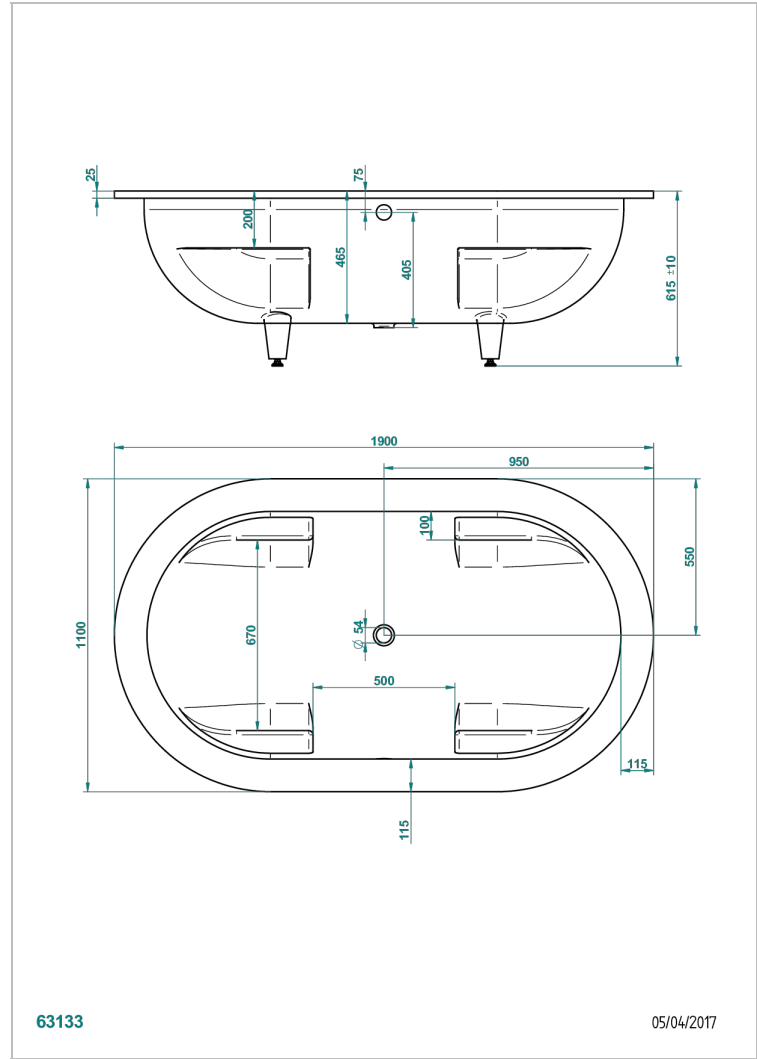

BUILT-IN BATHTUB

B10-B660

Twin built-in bathtub 190 x 110 x 62 cm, delivered without waste

63133

05/04/2017

CHARACTERISTIC

- Built-in bathtub
- Twin built-in bathtub 190 x 110 x 62 cm, delivered without waste

RELATED SKU'S

- Ref. B12-K12A Whirlpool system with 12 aero jets
- Ref. B12-K12H Whirlpool system with 12 hydro jets
- Ref. B12-K12H12A Whirlpool system with 12 hydro jets and 12 aero jets
- Ref. B12-K110 Disinfection system
- Ref. G1T-300/70 Complete bath pop-up waste 70 cm
- Ref. B12-K102AB Chromato-lighting system on whirlpool bathtub
- Ref. B16-P100 Headrest 30 x 30 cm, white
- Ref. B16-P103 Headrest 13 x 26 cm, half cylindrical, white
- Ref. B16-P104 Polyurethane gel headrest 30 x 12 cm, h. 4 cm, white
- Ref. B16-P105 Polyurethane gel headrest 38.5 x 21 cm, h. 2 cm, white
- Ref. B16-P106 Polyurethane gel headrest 30 x 7 cm, h. 2 cm, white
- Ref. B16-P107 Polyurethane gel headrest 35 x 40 cm, h. 5,5 cm,, white
- Ref. B16-K111 Filling system by water blade
- Ref. B16-K102 Chromato-lighting system on bathtub without whirlpool system