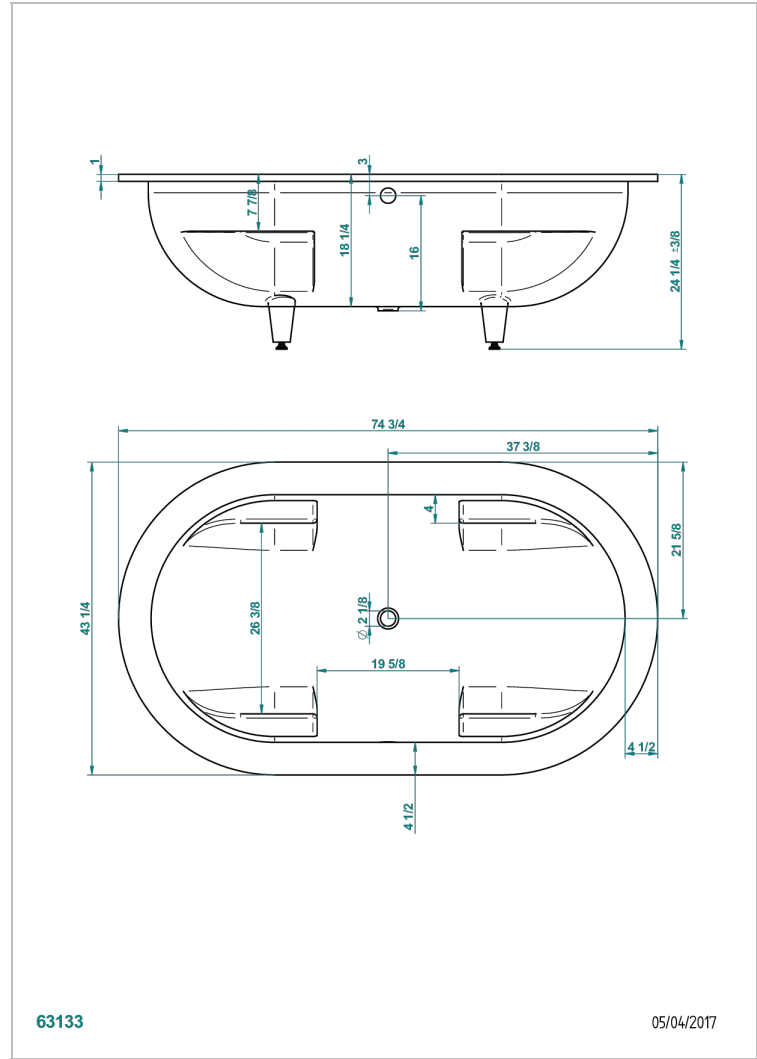

# BUILT-IN BATHTUB

B10-B660

Twin built-in bathtub 190 x 110 x 62 cm, delivered without waste

THG<sup>®</sup>  
PARIS

63133

05/04/2017

## CHARACTERISTIC

- Built-in bathtub
- Twin built-in bathtub 190 x 110 x 62 cm, delivered without waste

## RELATED SKU'S

- Ref. B12-K12A Whirlpool system with 12 aero jets
- Ref. B12-K12H Whirlpool system with 12 hydro jets
- Ref. B12-K12H12A Whirlpool system with 12 hydro jets and 12 aero jets
- Ref. B12-K110 Disinfection system
- Ref. G1T-300/70 Complete bath pop-up waste 70 cm
- Ref. B12-K102AB Chromato-lighting system on whirlpool bathtub
- Ref. B16-P100 Headrest 30 x 30 cm, white
- Ref. B16-P103 Headrest 13 x 26 cm, half cylindrical, white
- Ref. B16-P104 Polyurethane gel headrest 30 x 12 cm, h. 4 cm, white
- Ref. B16-P105 Polyurethane gel headrest 38.5 x 21 cm, h. 2 cm, white
- Ref. B16-P106 Polyurethane gel headrest 30 x 7 cm, h. 2 cm, white
- Ref. B16-P107 Polyurethane gel headrest 35 x 40 cm, h. 5,5 cm,, white
- Ref. B16-K111 Filling system by water blade
- Ref. B16-K102 Chromato-lighting system on bathtub without whirlpool system