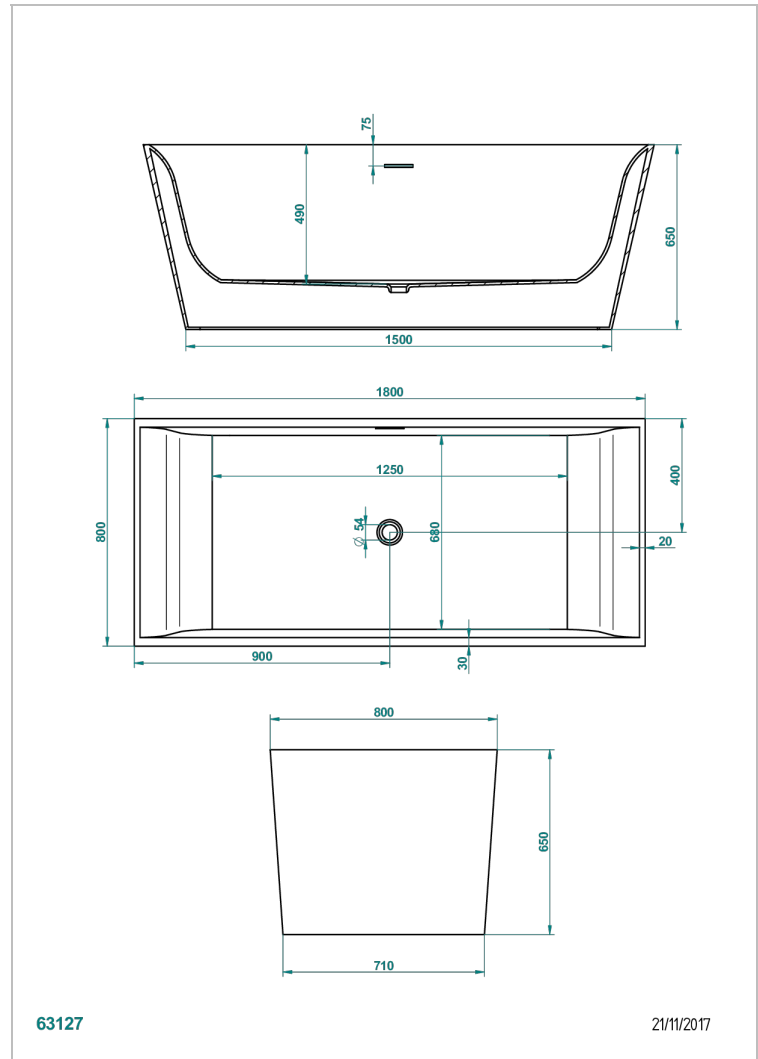

# FREE STANDING BATHTUB

B11-B630

Pagode bathtub 180 x 80 x 65 cm, free standing, delivered without waste

THG<sup>®</sup>  
PARIS

63127

21/11/2017

## CHARACTERISTIC

- Free standing bathtub
- Pagode bathtub 180 x 80 x 65 cm, free standing, delivered without waste

## RELATED SKU'S

- Ref. B16-K104 Coverplate for overflow bathtub
- Ref. G00-305/H Complete manual click drain
- Ref. B16-P100 Headrest 30 x 30 cm, white
- Ref. B16-P103 Headrest 13 x 26 cm, half cylindrical, white
- Ref. B16-P104 Polyurethane gel headrest 30 x 12 cm, h. 4 cm, white
- Ref. B16-P105 Polyurethane gel headrest 38.5 x 21 cm, h. 2 cm, white
- Ref. B16-P106 Polyurethane gel headrest 30 x 7 cm, h. 2 cm, white
- Ref. B16-P107 Polyurethane gel headrest 35 x 40 cm, h. 5,5 cm,, white