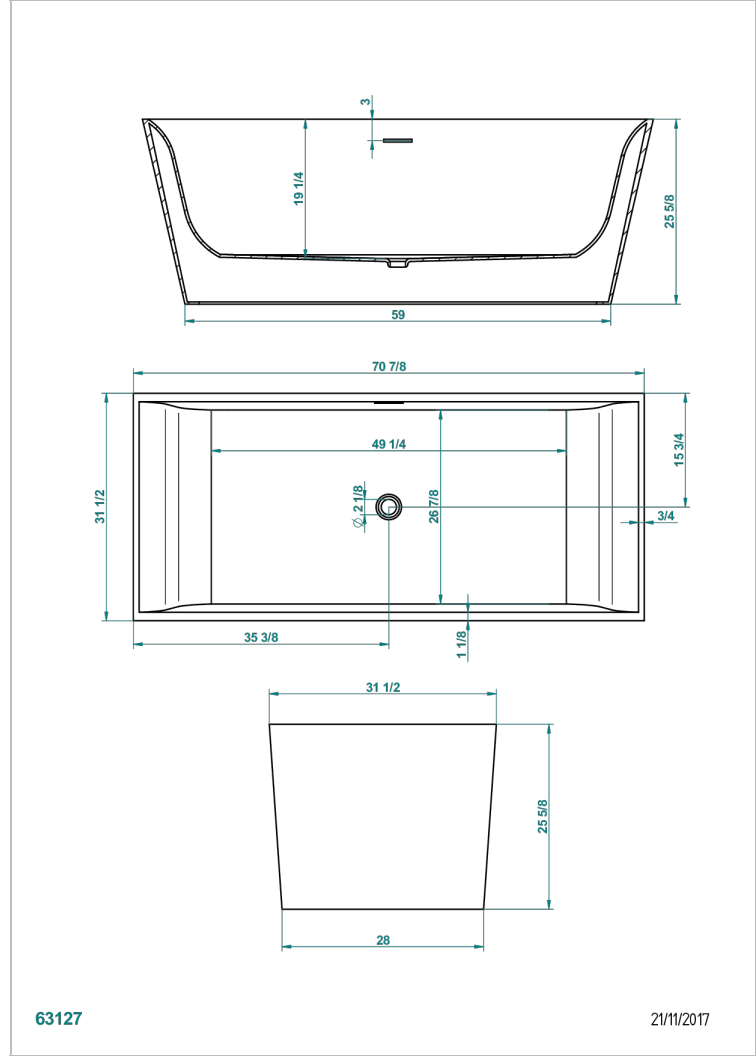

# FREE STANDING BATHTUB

B11-B630

Pagode bathtub 180 x 80 x 65 cm, free standing, delivered without waste

THG<sup>®</sup>  
PARIS

63127

21/11/2017

## CHARACTERISTIC

- Free standing bathtub
- Pagode bathtub 180 x 80 x 65 cm, free standing, delivered without waste

## RELATED SKU'S

- Ref. B16-K104 Coverplate for overflow bathtub
- Ref. G00-305/H Complete manual click drain
- Ref. B16-P100 Headrest 30 x 30 cm, white
- Ref. B16-P103 Headrest 13 x 26 cm, half cylindrical, white
- Ref. B16-P104 Polyurethane gel headrest 30 x 12 cm, h. 4 cm, white
- Ref. B16-P105 Polyurethane gel headrest 38.5 x 21 cm, h. 2 cm, white
- Ref. B16-P106 Polyurethane gel headrest 30 x 7 cm, h. 2 cm, white
- Ref. B16-P107 Polyurethane gel headrest 35 x 40 cm, h. 5.5 cm,, white