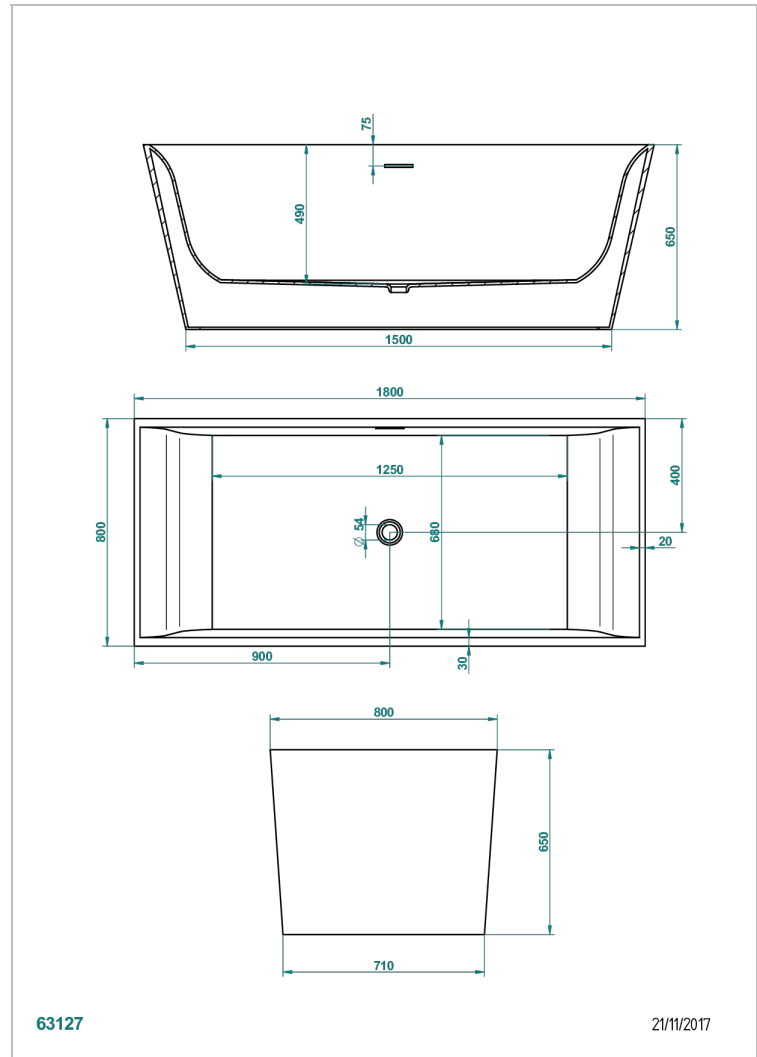

FREE STANDING BATHTUB

B11-B630

Pagode bathtub 180 x 80 x 65 cm, free standing, delivered without waste

THG[®]
PARIS

CHARACTERISTIC

- Free standing bathtub
- Pagode bathtub 180 x 80 x 65 cm, free standing, delivered without waste

RELATED SKU'S

- Ref. B16-K104 Coverplate for overflow bathtub
- Ref. G00-305/H Complete manual bath click waste
- Ref. B16-P100 Headrest 30 x 30 cm, white
- Ref. B16-P103 Headrest 13 x 26 cm, half cylindrical, white
- Ref. B16-P104 Polyurethane gel headrest 30 x 12 cm, h. 4 cm, white
- Ref. B16-P105 Polyurethane gel headrest 38.5 x 21 cm, h. 2 cm, white
- Ref. B16-P106 Polyurethane gel headrest 30 x 7 cm, h. 2 cm, white
- Ref. B16-P107 Polyurethane gel headrest 35 x 40 cm, h. 5,5 cm,, white