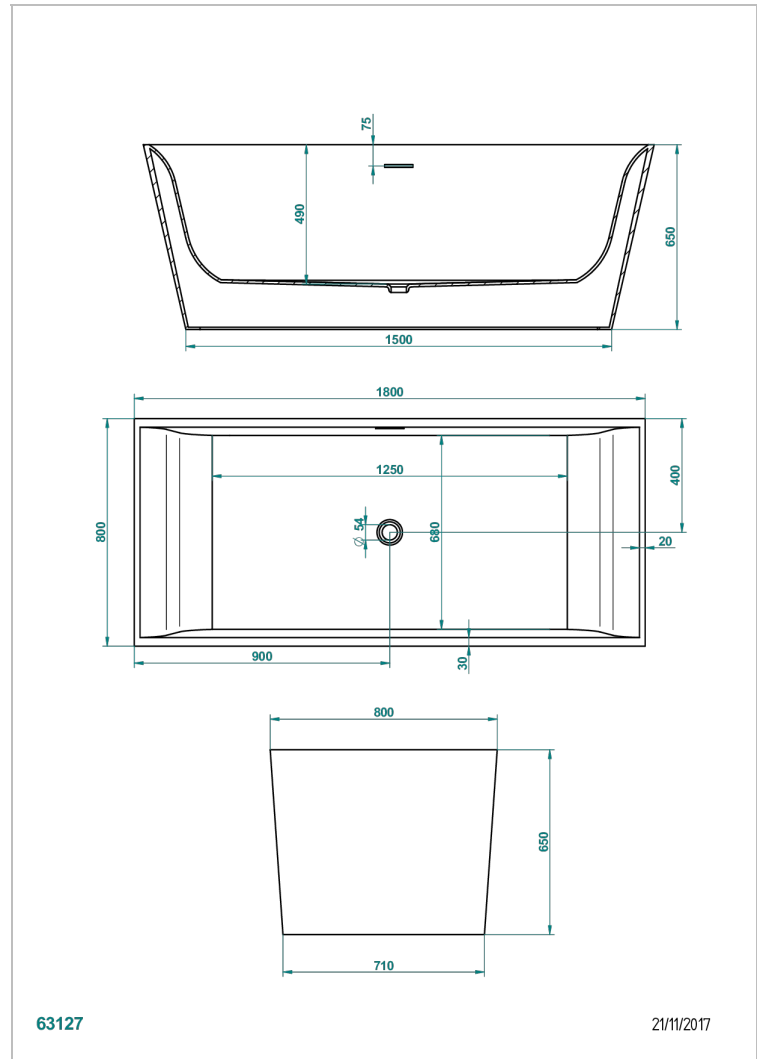

# FREE STANDING BATHTUB

B11-B630

Pagode bathtub 180 x 80 x 65 cm, free standing, delivered without waste

THG<sup>®</sup>  
PARIS

## CHARACTERISTIC

- Free standing bathtub
- Pagode bathtub 180 x 80 x 65 cm, free standing, delivered without waste

## RELATED SKU'S

- Ref. B16-K104 Coverplate for overflow bathtub
- Ref. G00-305/H Complete manual bath click waste
- Ref. B16-P100 Headrest 30 x 30 cm, white
- Ref. B16-P103 Headrest 13 x 26 cm, half cylindrical, white
- Ref. B16-P104 Polyurethane gel headrest 30 x 12 cm, h. 4 cm, white
- Ref. B16-P105 Polyurethane gel headrest 38.5 x 21 cm, h. 2 cm, white
- Ref. B16-P106 Polyurethane gel headrest 30 x 7 cm, h. 2 cm, white
- Ref. B16-P107 Polyurethane gel headrest 35 x 40 cm, h. 5,5 cm,, white