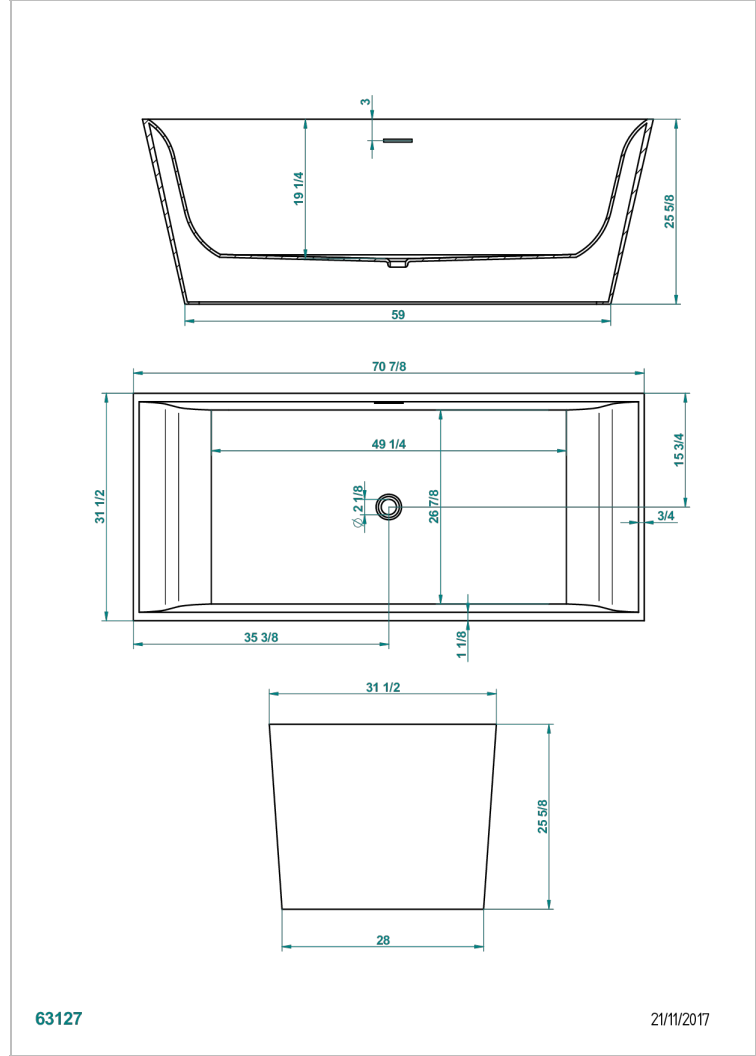

# FREE STANDING BATHTUB

B11-B630

Pagode bathtub 180 x 80 x 65 cm, free standing, delivered without waste

THG<sup>®</sup>  
PARIS

63127

21/11/2017

## CHARACTERISTIC

- Free standing bathtub
- Pagode bathtub 180 x 80 x 65 cm, free standing, delivered without waste

## RELATED SKU'S

- Ref. B16-K104 Coverplate for overflow bathtub
- Ref. G00-305/H Complete manual bath click waste
- Ref. B16-P100 Headrest 30 x 30 cm, white
- Ref. B16-P103 Headrest 13 x 26 cm, half cylindrical, white
- Ref. B16-P104 Polyurethane gel headrest 30 x 12 cm, h. 4 cm, white
- Ref. B16-P105 Polyurethane gel headrest 38.5 x 21 cm, h. 2 cm, white
- Ref. B16-P106 Polyurethane gel headrest 30 x 7 cm, h. 2 cm, white
- Ref. B16-P107 Polyurethane gel headrest 35 x 40 cm, h. 5.5 cm,, white