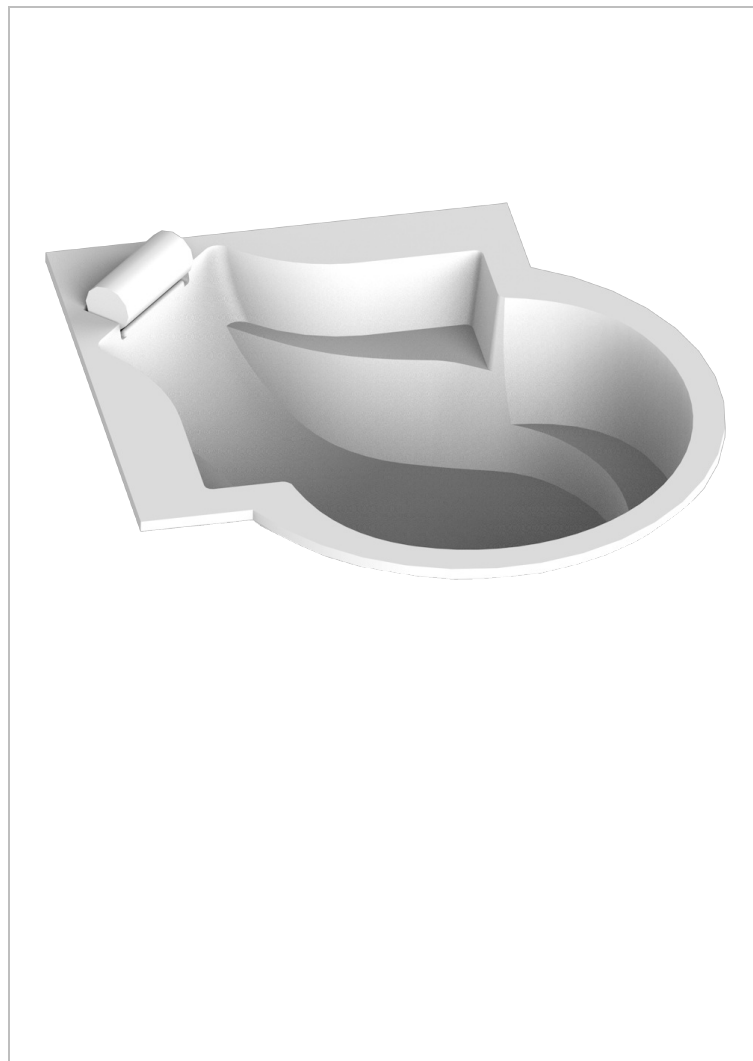

BANERA ENCASTRADA

B10-B621

THG
PARIS

Bañera NYMPHEA MASTER 156 x 156 x 65 cm encastrada, , con almohada blanca, entregada sin desagüe

CARACTERÍSTICAS

- Bañera encastrada
- Bañera NYMPHEA MASTER 156 x 156 x 65 cm encastrada, , con almohada blanca, entregada sin desagüe

PRODUCTOS RELACIONADOS

- Ref. B12-K12A Whirlpool system with 12 aero jets
- Ref. B12-K14H Whirlpool system with 14 hydro jets
- Ref. B12-K14H12A Whirlpool system with 14 hydro jets and 12 aero jets
- Ref. B12-K110 Sistema de desinfeccion
- Ref. B12-K102AB Chromato-lighting system on whirlpool bathtub
- Ref. B16-K102 Chromato-lighting system on bathtub without whirlpool system