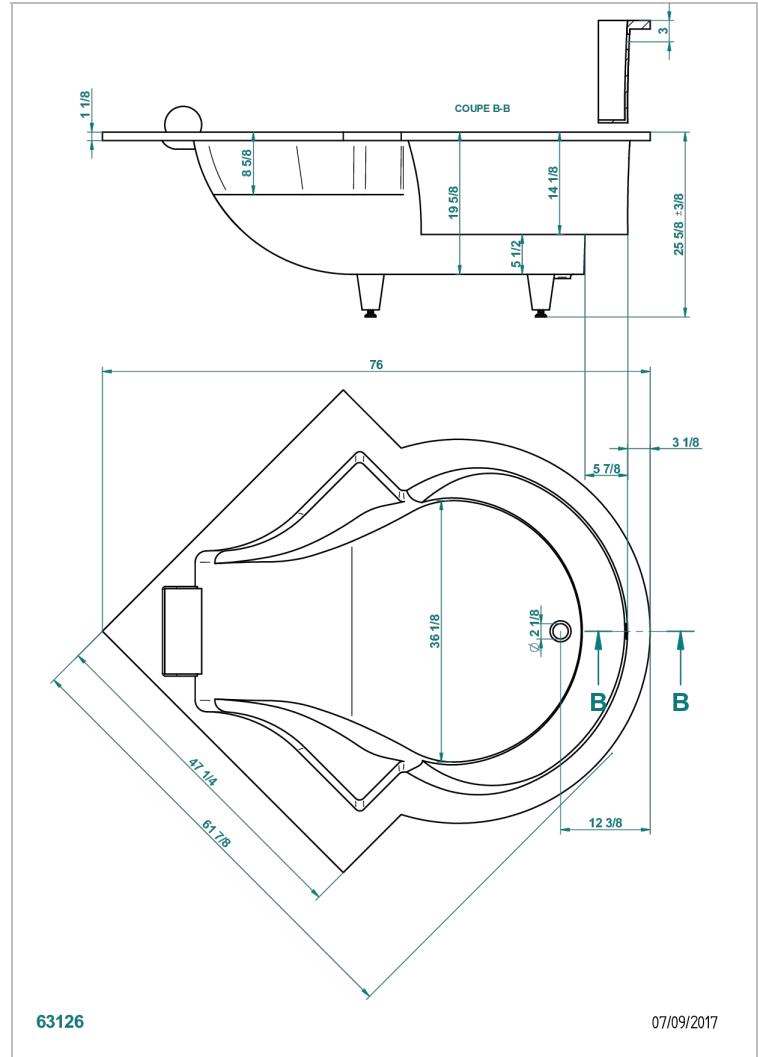

BUILT-IN BATHTUB

B10-B621

Nymphaea master built-in bathtub 156 x 156 x 65 cm, white headrest included ,delivered without waste

THG
PARIS

CHARACTERISTIC

- Built-in bathtub
- Nymphaea master built-in bathtub 156 x 156 x 65 cm, white headrest included ,delivered without waste

RELATED SKU'S

- Ref. B12-K12A Whirlpool system with 12 aero jets
- Ref. B12-K14H Whirlpool system with 14 hydro jets
- Ref. B12-K14H12A Whirlpool system with 14 hydro jets and 12 aero jets
- Ref. B12-K110 Disinfection system
- Ref. G1T-300/70 Complete bath pop-up waste 70 cm
- Ref. B12-K102AB Chromato-lighting system on whirlpool bathtub
- Ref. B16-K102 Chromato-lighting system on bathtub without whirlpool system