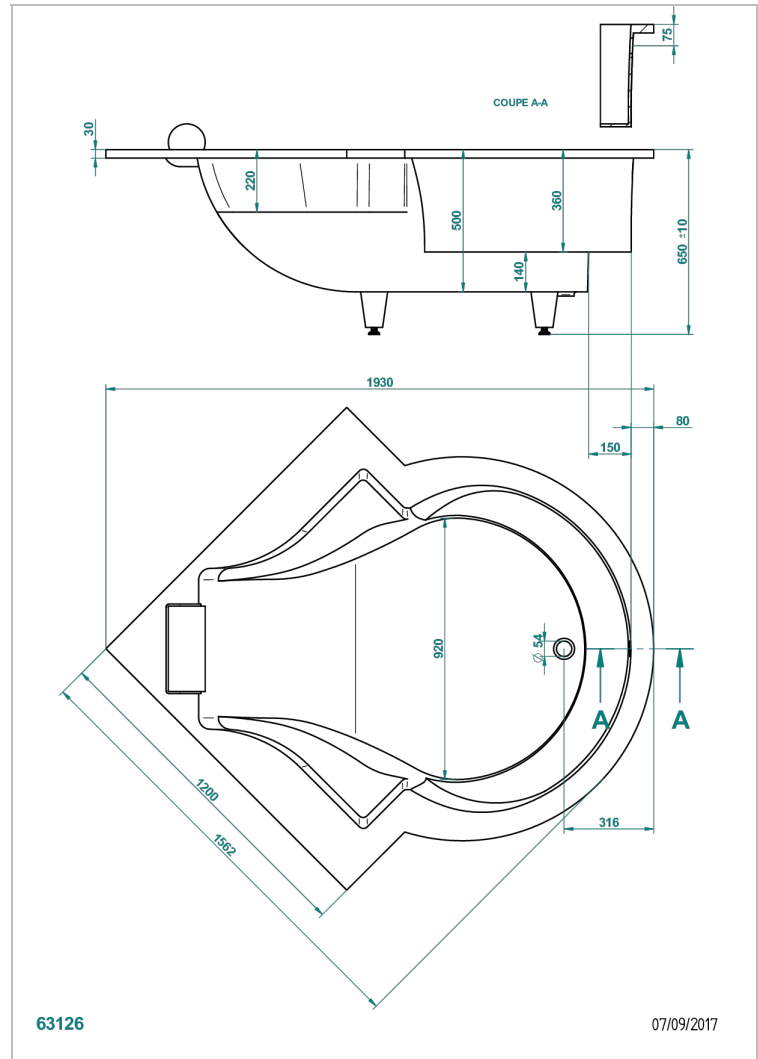

BUILT-IN BATHTUB

B10-B621

Nymphaea master built-in bathtub 156 x 156 x 65 cm, white headrest included ,delivered without waste

THG[®]
PARIS

CHARACTERISTIC

- Built-in bathtub
- Nymphaea master built-in bathtub 156 x 156 x 65 cm, white headrest included ,delivered without waste

RELATED SKU'S

- Ref. B12-K12A Whirlpool system with 12 aero jets
- Ref. B12-K14H Whirlpool system with 14 hydro jets
- Ref. B12-K14H12A Whirlpool system with 14 hydro jets and 12 aero jets
- Ref. B12-K110 Disinfection system
- Ref. G1T-300/70 Complete bath pop-up waste 70 cm
- Ref. B12-K102AB Chromato-lighting system on whirlpool bathtub
- Ref. B16-K102 Chromato-lighting system on bathtub without whirlpool system