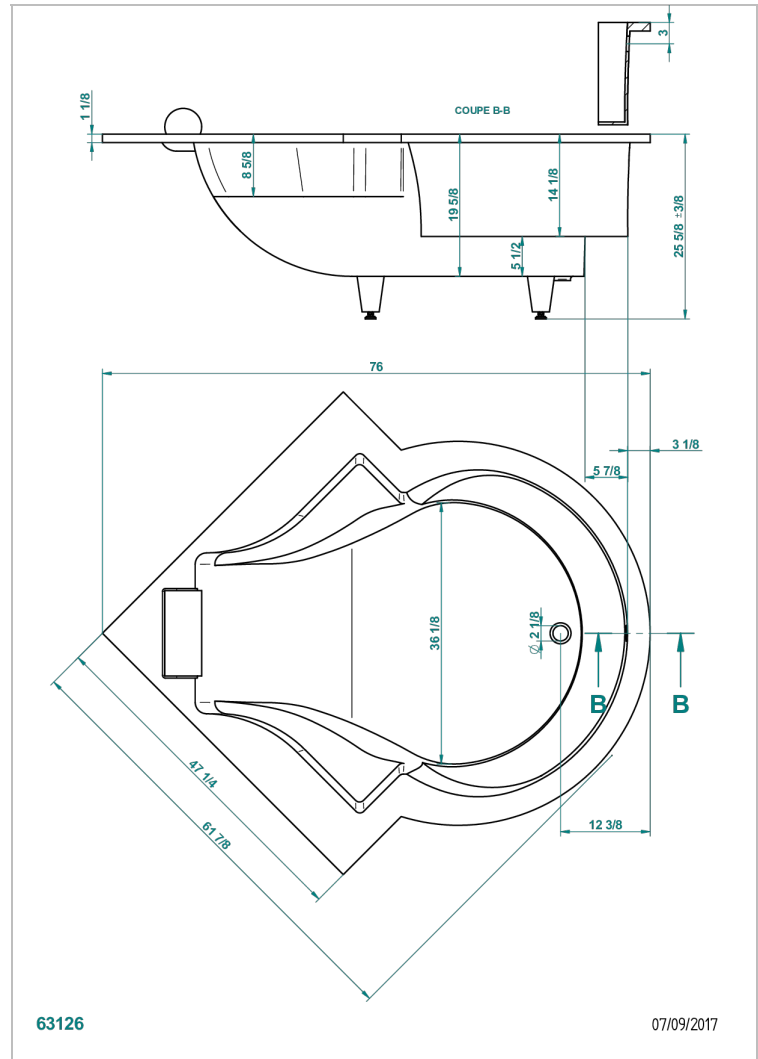

BUILT-IN BATHTUB

B10-B621

Nymphaea master built-in bathtub 156 x 156 x 65 cm, white headrest included ,delivered without waste

CHARACTERISTIC

- Built-in bathtub
- Nymphaea master built-in bathtub 156 x 156 x 65 cm, white headrest included ,delivered without waste

RELATED SKU'S

- Ref. B12-K12A Whirlpool system with 12 aero jets
- Ref. B12-K14H Whirlpool system with 14 hydro jets
- Ref. B12-K14H12A Whirlpool system with 14 hydro jets and 12 aero jets
- Ref. B12-K110 Disinfection system
- Ref. G1T-300/70 Complete bath pop-up waste 70 cm
- Ref. B12-K102AB Chromato-lighting system on whirlpool bathtub
- Ref. B16-K102 Chromato-lighting system on bathtub without whirlpool system