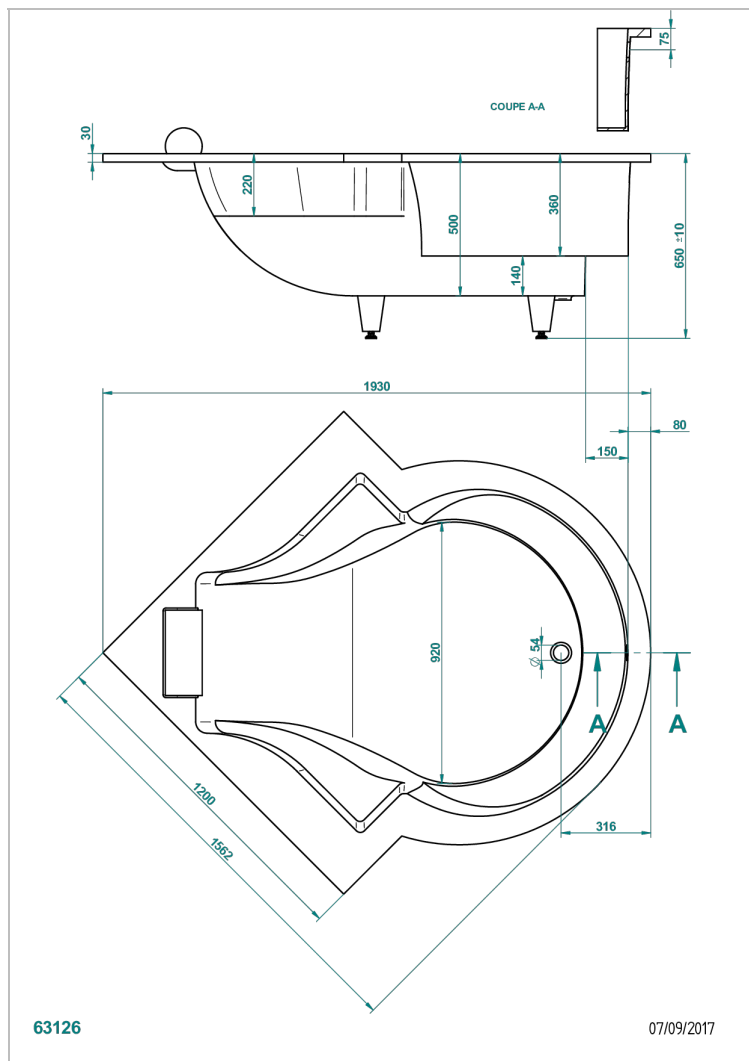

BANERA ENCASTRADA

B10-B621

THG[®]
PARIS

Bañera NYMPHEA MASTER 156 x 156 x 65 cm encastrada, , con almohada blanca, entregada sin desagüe

CARACTERÍSTICAS

- Bañera encastrada
- Bañera NYMPHEA MASTER 156 x 156 x 65 cm encastrada, , con almohada blanca, entregada sin desagüe

PRODUCTOS RELACIONADOS

- Ref. B12-K12A Whirlpool system with 12 aero jets
- Ref. B12-K14H Whirlpool system with 14 hydro jets
- Ref. B12-K14H12A Whirlpool system with 14 hydro jets and 12 aero jets
- Ref. B12-K110 Sistema de desinfeccion
- Ref. G1T-300/70 Desagüe automatico de bañera lg 70 cm
- Ref. B12-K102AB Chromato-lighting system on whirlpool bathtub
- Ref. B16-K102 Chromato-lighting system on bathtub without whirlpool system