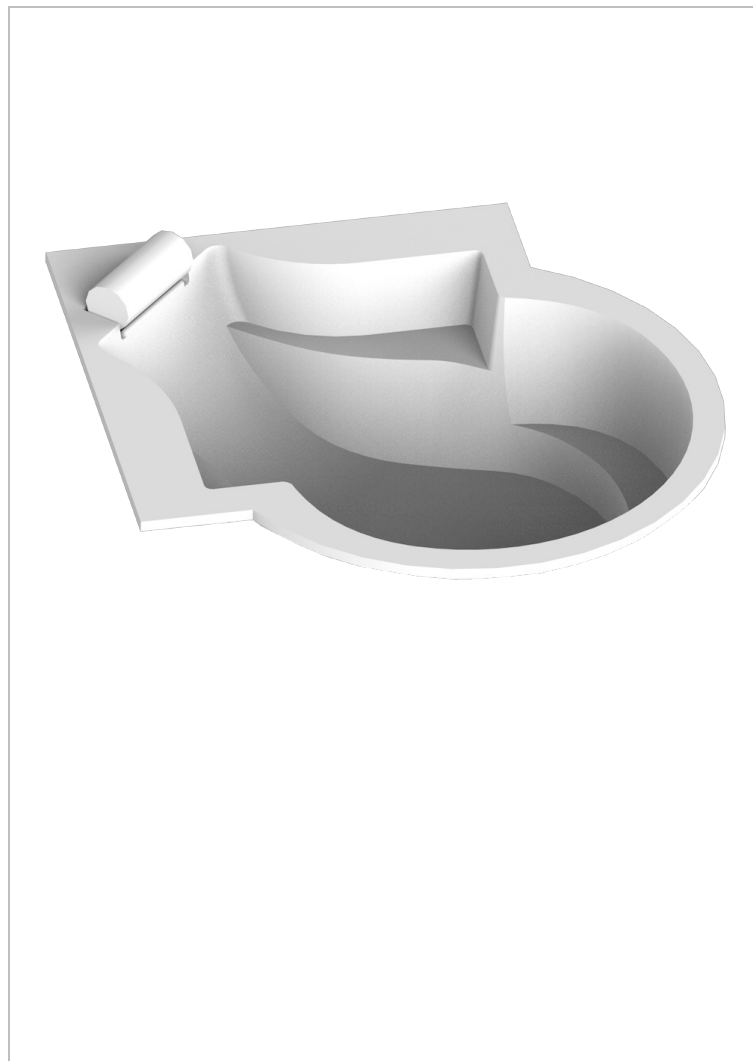

BANERA ENCASTRADA

B10-B621

THG[®]
PARIS

Bañera NYMPHEA MASTER 156 x 156 x 65 cm encastrada, , con almohada blanca, entregada sin desagüe

CARACTERÍSTICAS

- Bañera encastrada
- Bañera NYMPHEA MASTER 156 x 156 x 65 cm encastrada, , con almohada blanca, entregada sin desagüe

PRODUCTOS RELACIONADOS

- Ref. B12-K12A Whirlpool system with 12 aero jets
- Ref. B12-K14H Whirlpool system with 14 hydro jets
- Ref. B12-K14H12A Whirlpool system with 14 hydro jets and 12 aero jets
- Ref. B12-K110 Sistema de desinfeccion
- Ref. G1T-300/70 Desagüe automatico de bañera lg 70 cm
- Ref. B12-K102AB Chromato-lighting system on whirlpool bathtub
- Ref. B16-K102 Chromato-lighting system on bathtub without whirlpool system