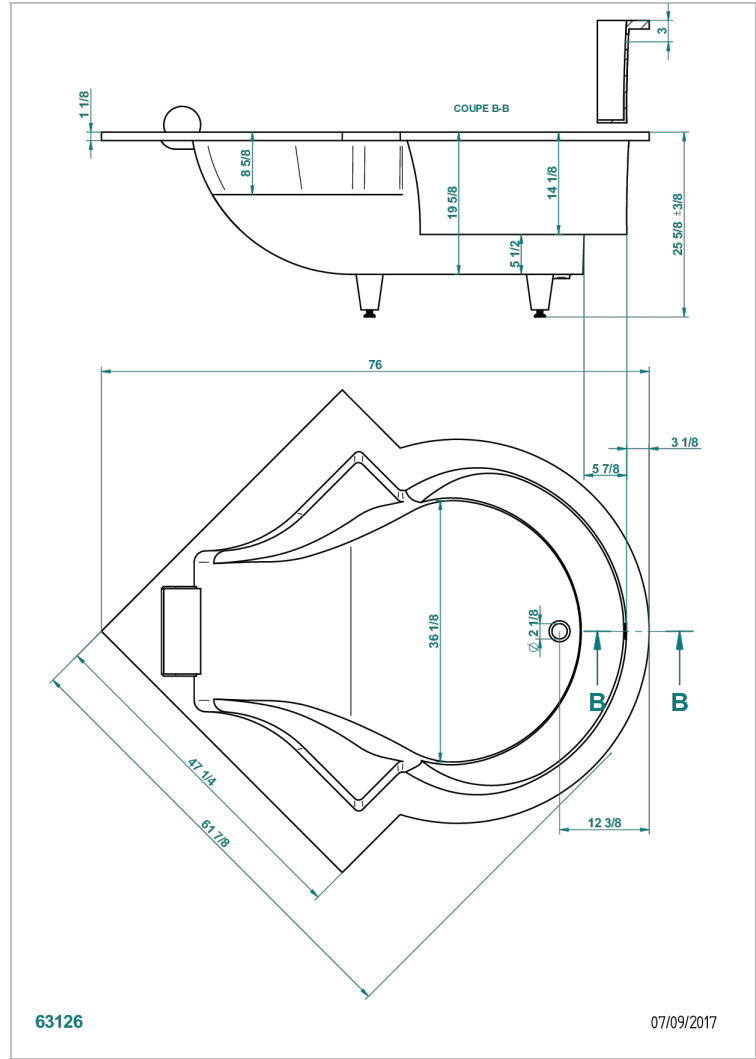

# BUILT-IN BATHTUB

B10-B621

Nymphaea master built-in bathtub 156 x 156 x 65 cm, white headrest included ,delivered without waste

THG<sup>®</sup>  
PARIS

## CHARACTERISTIC

- Built-in bathtub
- Nymphaea master built-in bathtub 156 x 156 x 65 cm, white headrest included ,delivered without waste