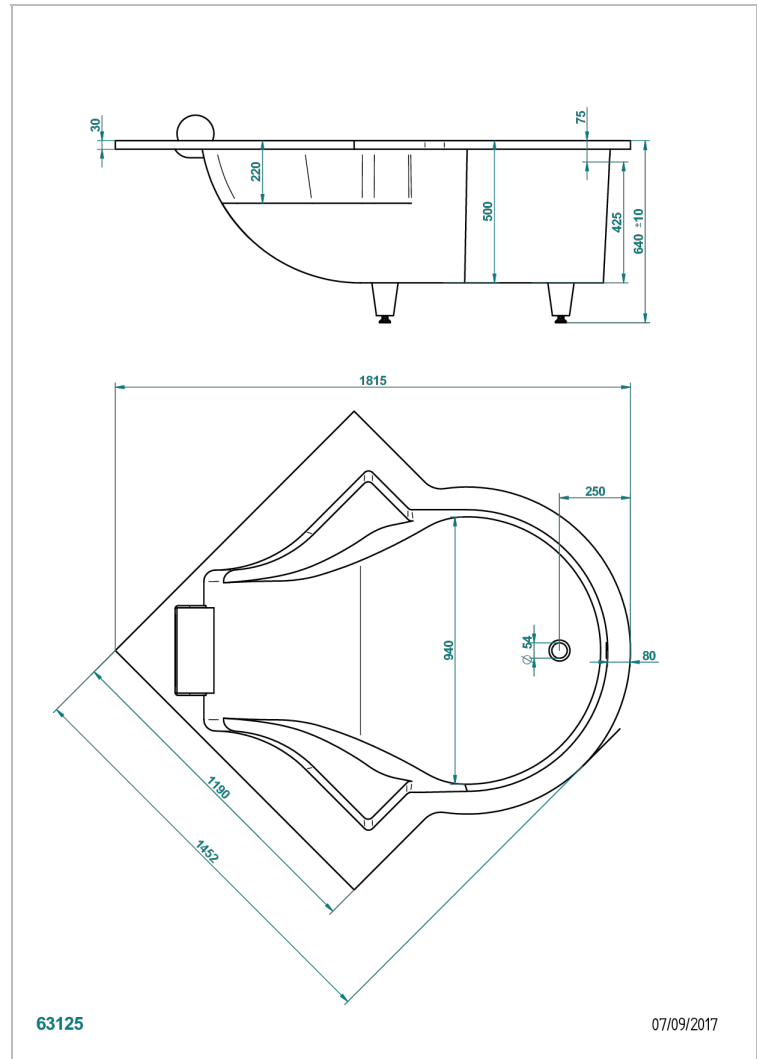

BUILT-IN BATHTUB

B10-B620

Nymphea built-in bathtub 145 x 145 x 64 cm, white headrest included ,delivered without waste

CHARACTERISTIC

- Built-in bathtub
- Nymphea built-in bathtub 145 x 145 x 64 cm, white headrest included ,delivered without waste