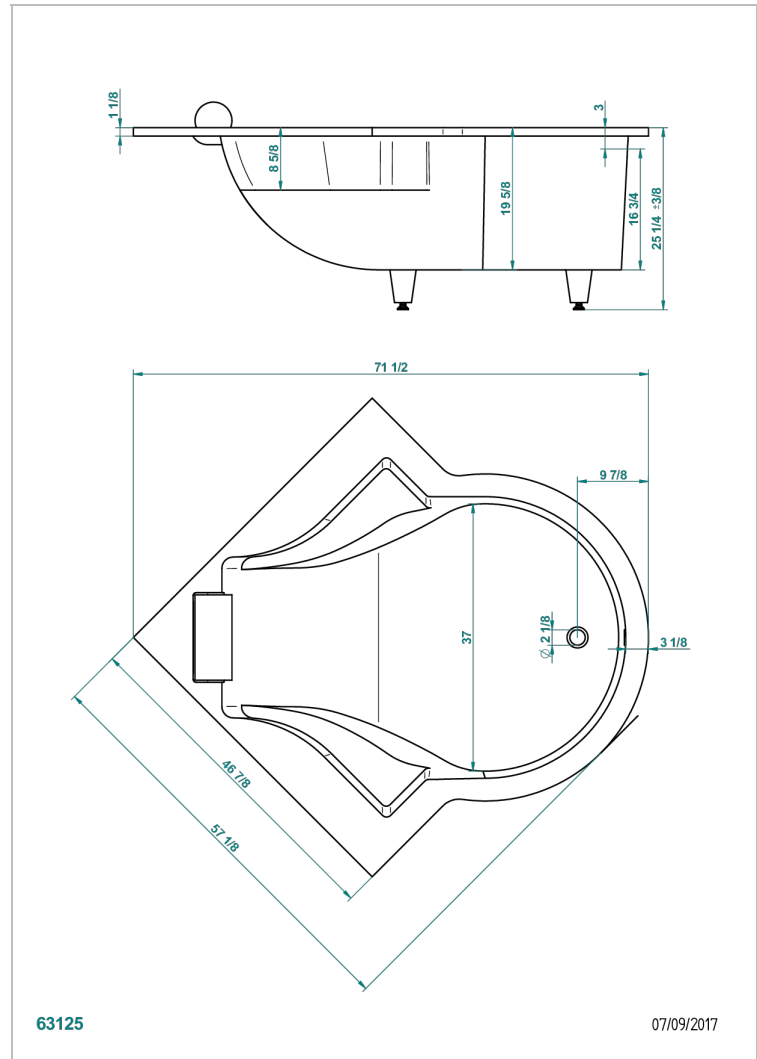

BUILT-IN BATHTUB

B10-B620

Nymphea built-in bathtub 145 x 145 x 64 cm, white headrest included ,delivered without waste

CHARACTERISTIC

- Built-in bathtub
- Nymphea built-in bathtub 145 x 145 x 64 cm, white headrest included ,delivered without waste