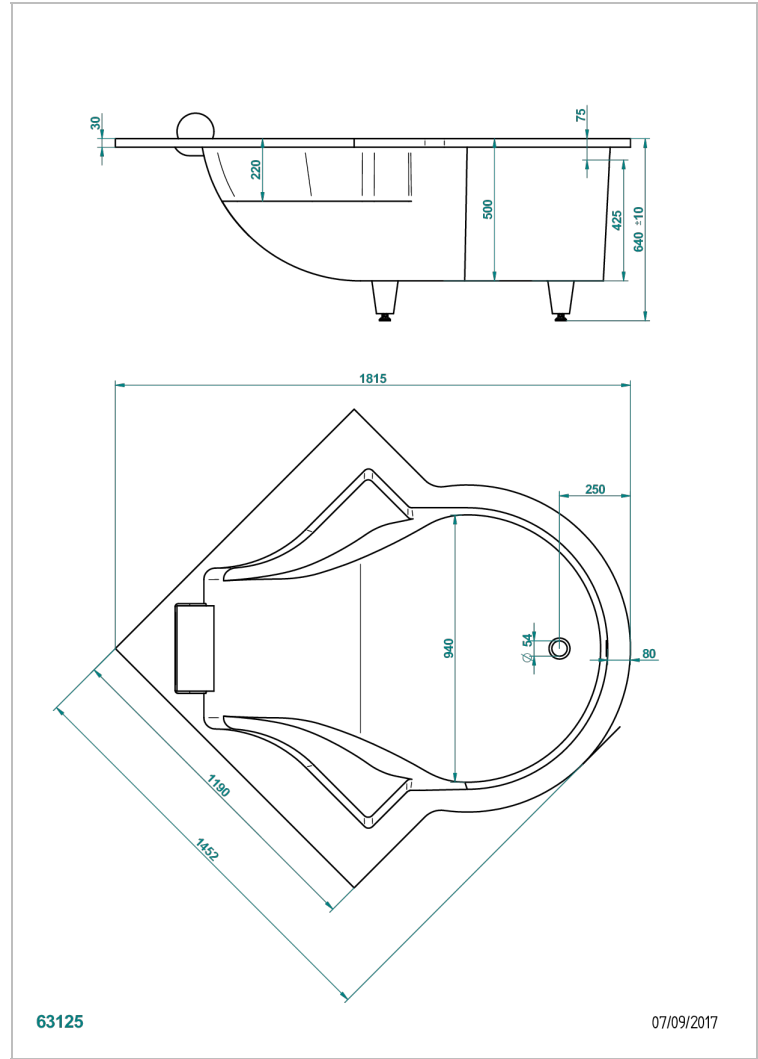

BUILT-IN BATHTUB

B10-B620

Nymphea built-in bathtub 145 x 145 x 64 cm, white headrest included ,delivered without waste

THG[®]
PARIS

CHARACTERISTIC

- Built-in bathtub
- Nymphea built-in bathtub 145 x 145 x 64 cm, white headrest included ,delivered without waste