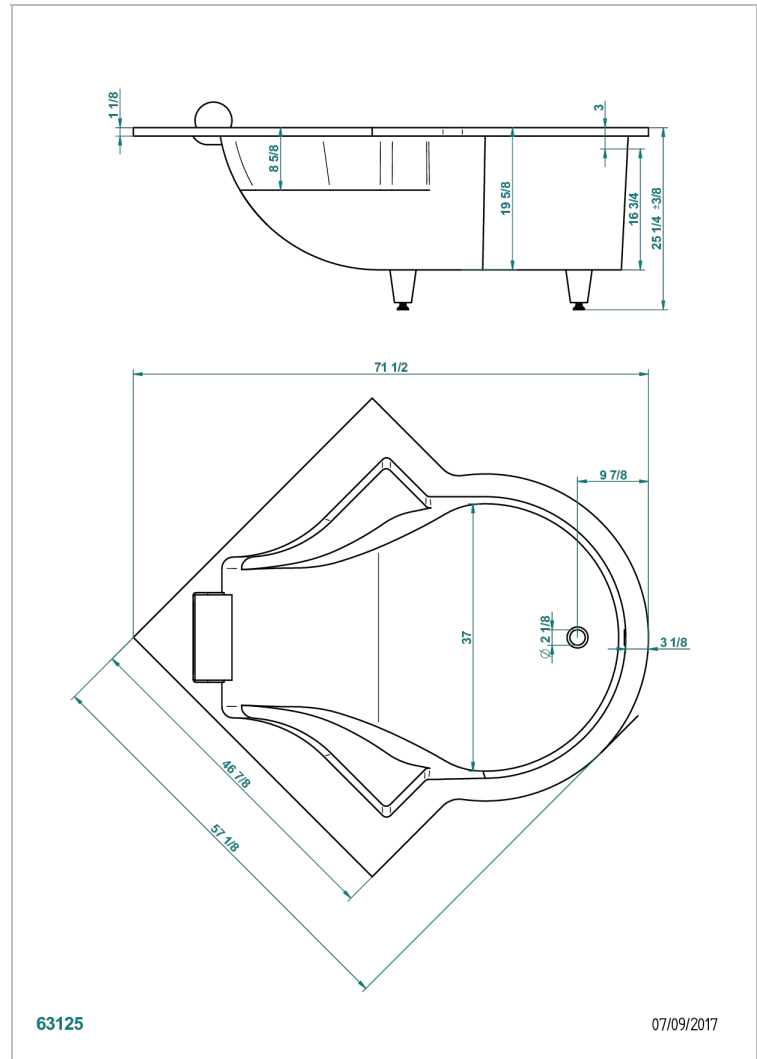

# BUILT-IN BATHTUB

B10-B620

Nymphea built-in bathtub 145 x 145 x 64 cm, white headrest included ,delivered without waste

## CHARACTERISTIC

- Built-in bathtub
- Nymphea built-in bathtub 145 x 145 x 64 cm, white headrest included ,delivered without waste