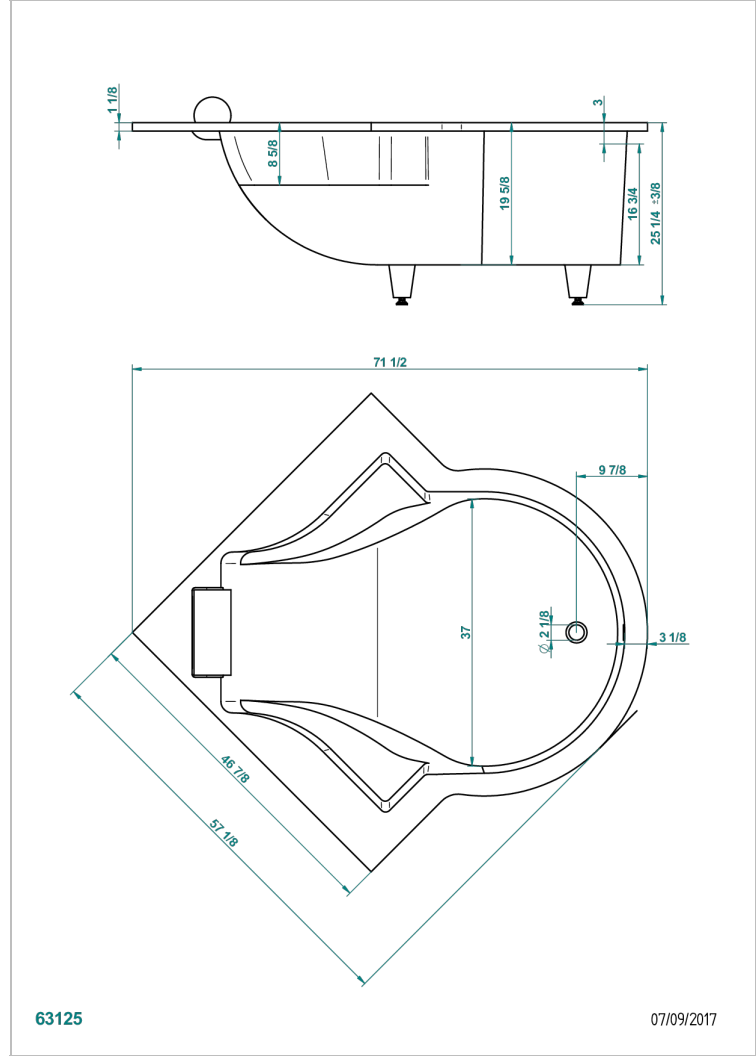

BUILT-IN BATHTUB

B10-B620

NYMPHEA嵌入式浴缸, 145*145*64厘米, 有白色头垫, 不含下水器

THG[®]
PARIS

特色

- Built-in bathtub
- NYMPHEA嵌入式浴缸, 145*145*64厘米, 有白色头垫, 不含下水器

相关的SKU

- Ref. B12-K12A 浴疗系统, 12个空气喷头
- Ref. B12-K14H 浴疗系统, 14个水柱喷头
- Ref. B12-K14H12A 浴疗系统, 14个水柱喷头和12个空气喷头
- Ref. B12-K110 消毒系统, 含1升补给
- Ref. B12-K102AB 光谱疗法系统, 浴缸上两个光点, 带浴疗功能
- Ref. B16-K102 Chromato-lighting system on bathtub without whirlpool system