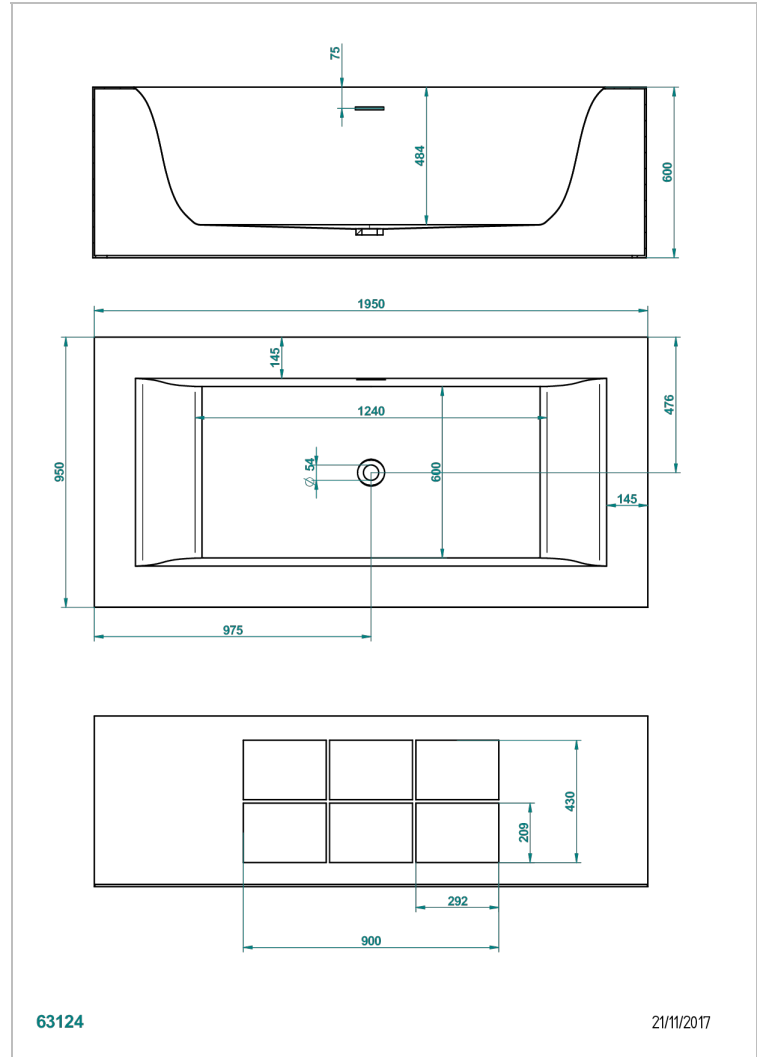

FREE STANDING BATHTUB

B11-B610

Ego bathtub with storage compartments 195 x 95 x 60 cm, free standing, delivered without waste

THG[®]
PARIS

CHARACTERISTIC

- Free standing bathtub
- Ego bathtub with storage compartments 195 x 95 x 60 cm, free standing, delivered without waste

RELATED SKU'S

- Ref. B16-K104 Coverplate for overflow bathtub
- Ref. B12-K12A Whirlpool system with 12 aero jets
- Ref. G00-305/H Complete manual bath click waste
- Ref. B12-K102AB Chromato-lighting system on whirlpool bathtub
- Ref. B16-P100 Headrest 30 x 30 cm, white
- Ref. B16-P103 Headrest 13 x 26 cm, half cylindrical, white
- Ref. B16-P104 Polyurethane gel headrest 30 x 12 cm, h. 4 cm, white
- Ref. B16-P105 Polyurethane gel headrest 38.5 x 21 cm, h. 2 cm, white
- Ref. B16-P106 Polyurethane gel headrest 30 x 7 cm, h. 2 cm, white
- Ref. B16-P107 Polyurethane gel headrest 35 x 40 cm, h. 5,5 cm,, white
- Ref. B16-K102 Chromato-lighting system on bathtub without whirlpool system