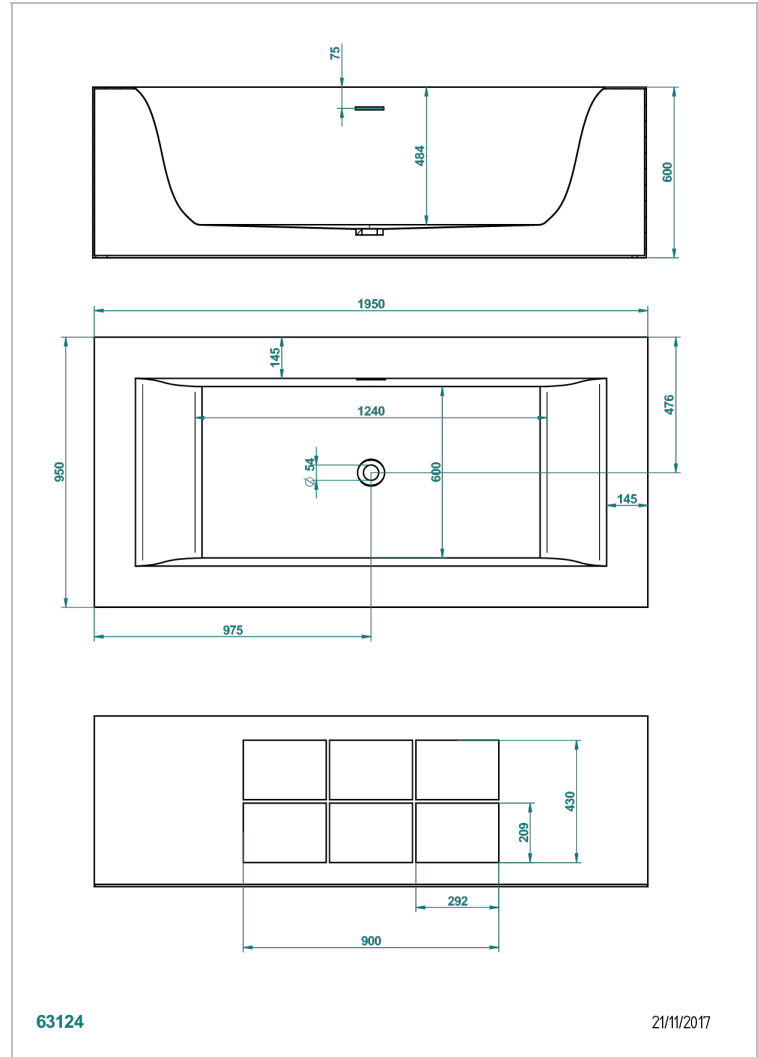

# FREE STANDING BATHTUB

B11-B610

Ego bathtub with storage compartments 195 x 95 x 60 cm, free standing, delivered without waste

THG<sup>®</sup>  
PARIS

## CHARACTERISTIC

- Free standing bathtub
- Ego bathtub with storage compartments 195 x 95 x 60 cm, free standing, delivered without waste

## RELATED SKU'S

- Ref. B16-K104 Coverplate for overflow bathtub
- Ref. B12-K12A Whirlpool system with 12 aero jets
- Ref. G00-305/H Complete manual bath click waste
- Ref. B12-K102AB Chromato-lighting system on whirlpool bathtub
- Ref. B16-P100 Headrest 30 x 30 cm, white
- Ref. B16-P103 Headrest 13 x 26 cm, half cylindrical, white
- Ref. B16-P104 Polyurethane gel headrest 30 x 12 cm, h. 4 cm, white
- Ref. B16-P105 Polyurethane gel headrest 38.5 x 21 cm, h. 2 cm, white
- Ref. B16-P106 Polyurethane gel headrest 30 x 7 cm, h. 2 cm, white
- Ref. B16-P107 Polyurethane gel headrest 35 x 40 cm, h. 5,5 cm,, white
- Ref. B16-K102 Chromato-lighting system on bathtub without whirlpool system