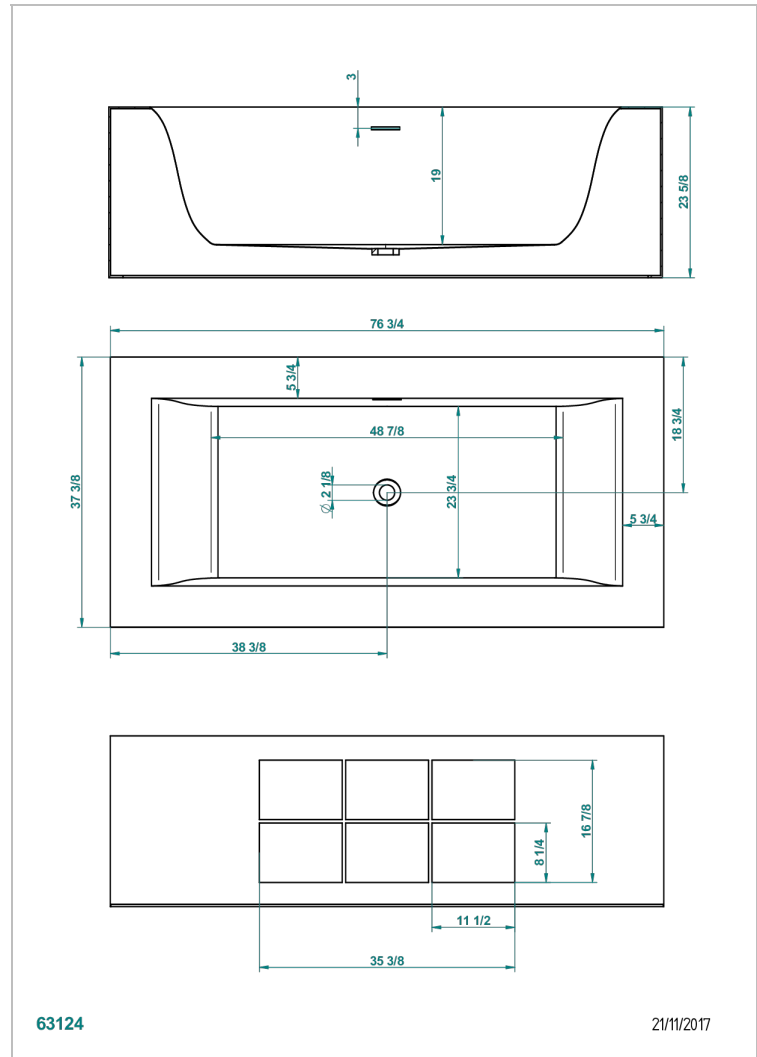

# FREE STANDING BATHTUB

B11-B610

Ego bathtub with storage compartments 195 x 95 x 60 cm, free standing, delivered without waste

THG<sup>®</sup>  
PARIS

## CHARACTERISTIC

- Free standing bathtub
- Ego bathtub with storage compartments 195 x 95 x 60 cm, free standing, delivered without waste

## RELATED SKU'S

- Ref. B16-K104 Coverplate for overflow bathtub
- Ref. B12-K12A Whirlpool system with 12 aero jets
- Ref. G00-305/H Complete manual bath click waste
- Ref. B12-K102AB Chromato-lighting system on whirlpool bathtub
- Ref. B16-P100 Headrest 30 x 30 cm, white
- Ref. B16-P103 Headrest 13 x 26 cm, half cylindrical, white
- Ref. B16-P104 Polyurethane gel headrest 30 x 12 cm, h. 4 cm, white
- Ref. B16-P105 Polyurethane gel headrest 38.5 x 21 cm, h. 2 cm, white
- Ref. B16-P106 Polyurethane gel headrest 30 x 7 cm, h. 2 cm, white
- Ref. B16-P107 Polyurethane gel headrest 35 x 40 cm, h. 5,5 cm,, white
- Ref. B16-K102 Chromato-lighting system on bathtub without whirlpool system