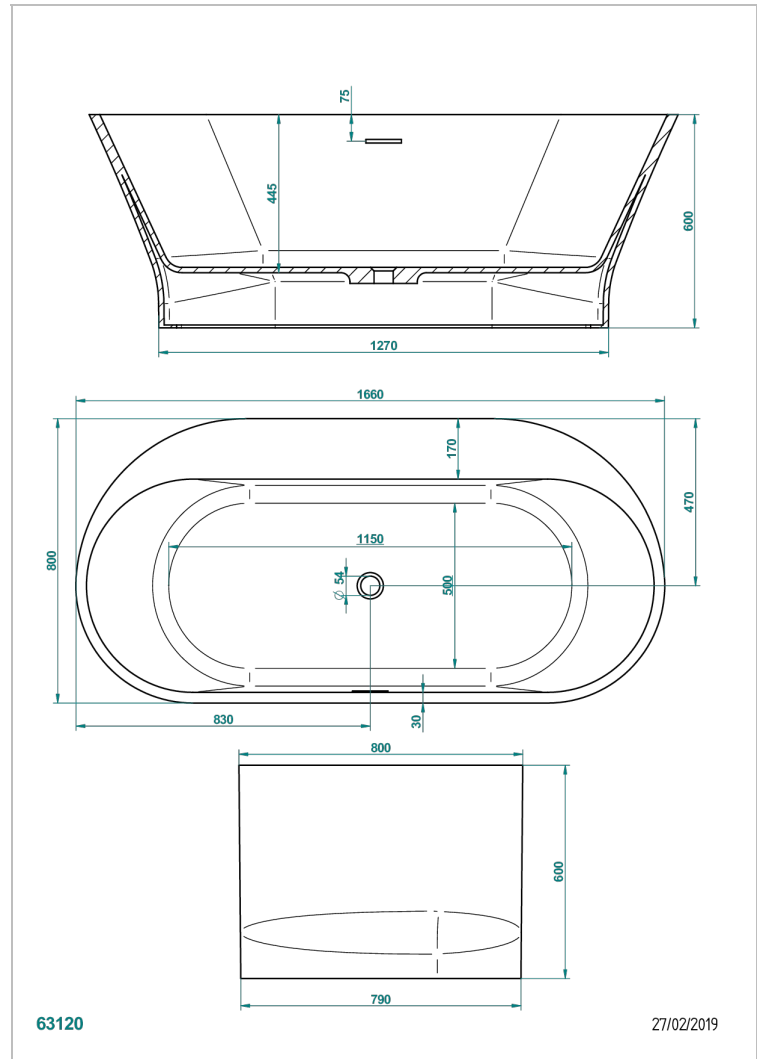

FREE STANDING BATHTUB

B11-B591

THG[®]
PARIS

Monceau bathtub 166 x 80 x 60 with asymmetric rim, free standing delivered without drain

CHARACTERISTIC

- Free standing bathtub
- Monceau bathtub 166 x 80 x 60 with asymmetric rim, free standing delivered without drain

RELATED SKU'S

- Ref. B16-K104 Coverplate for overflow bathtub
- Ref. B12-K12A Whirlpool system with 12 aero jets
- Ref. G00-305/H Complete manual click drain
- Ref. B12-K102AB Chromato-lighting system on whirlpool bathtub
- Ref. B16-P100 Headrest 30 x 30 cm, white
- Ref. B16-P103 Headrest 13 x 26 cm, half cylindrical, white
- Ref. B16-P104 Polyurethane gel headrest 30 x 12 cm, h. 4 cm, white
- Ref. B16-P105 Polyurethane gel headrest 38.5 x 21 cm, h. 2 cm, white
- Ref. B16-P106 Polyurethane gel headrest 30 x 7 cm, h. 2 cm, white
- Ref. B16-P107 Polyurethane gel headrest 35 x 40 cm, h. 5,5 cm,, white
- Ref. B16-K111 Filling system by water blade
- Ref. B16-K102 Chromato-lighting system on bathtub without whirlpool system