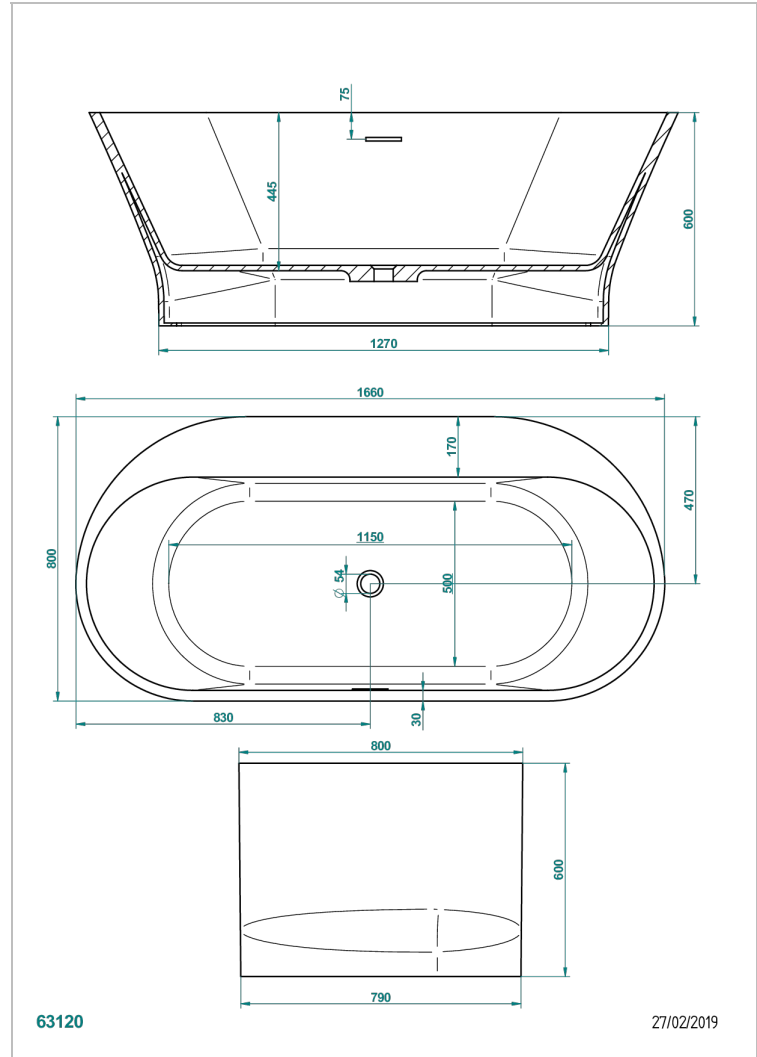

FREE STANDING BATHTUB

B11-B591

THG[®]
PARIS

Monceau bathtub 166 x 80 x 60 cm, with asymmetric rim, free standing , delivered without waste

CHARACTERISTIC

- Free standing bathtub
- Monceau bathtub 166 x 80 x 60 cm, with asymmetric rim, free standing , delivered without waste

RELATED SKU'S

- Ref. B16-K104 Coverplate for overflow bathtub
- Ref. B12-K12A Whirlpool system with 12 aero jets
- Ref. G00-305/H Complete manual bath click waste
- Ref. B12-K102AB Chromato-lighting system on whirlpool bathtub
- Ref. B16-P100 Headrest 30 x 30 cm, white
- Ref. B16-P103 Headrest 13 x 26 cm, half cylindrical, white
- Ref. B16-P104 Polyurethane gel headrest 30 x 12 cm, h. 4 cm, white
- Ref. B16-P105 Polyurethane gel headrest 38.5 x 21 cm, h. 2 cm, white
- Ref. B16-P106 Polyurethane gel headrest 30 x 7 cm, h. 2 cm, white
- Ref. B16-P107 Polyurethane gel headrest 35 x 40 cm, h. 5,5 cm,, white
- Ref. B16-K111 Filling system by water blade
- Ref. B16-K102 Chromato-lighting system on bathtub without whirlpool system