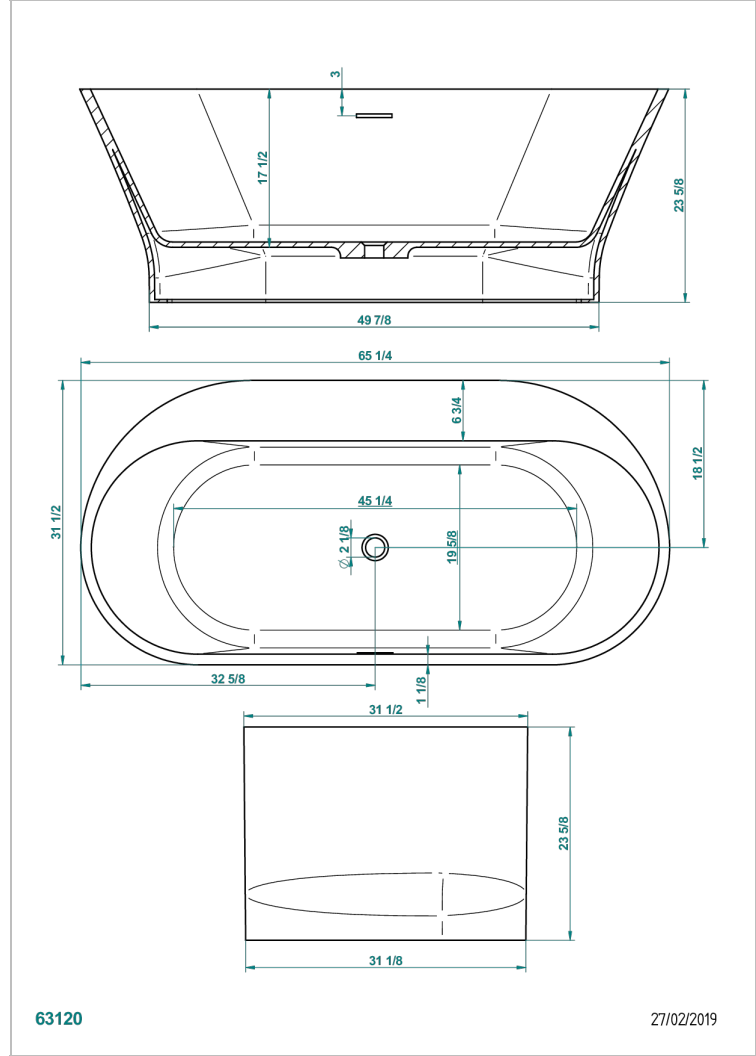

FREE STANDING BATHTUB

B11-B591

THG[®]
PARIS

Monceau bathtub 166 x 80 x 60 cm, with asymmetric rim, free standing , delivered without waste

63120

27/02/2019

CHARACTERISTIC

- Free standing bathtub
- Monceau bathtub 166 x 80 x 60 cm, with asymmetric rim, free standing , delivered without waste

RELATED SKU'S

- Ref. B16-K104 Coverplate for overflow bathtub
- Ref. B12-K12A Whirlpool system with 12 aero jets
- Ref. G00-305/H Complete manual bath click waste
- Ref. B12-K102AB Chromato-lighting system on whirlpool bathtub
- Ref. B16-P100 Headrest 30 x 30 cm, white
- Ref. B16-P103 Headrest 13 x 26 cm, half cylindrical, white
- Ref. B16-P104 Polyurethane gel headrest 30 x 12 cm, h. 4 cm, white
- Ref. B16-P105 Polyurethane gel headrest 38.5 x 21 cm, h. 2 cm, white
- Ref. B16-P106 Polyurethane gel headrest 30 x 7 cm, h. 2 cm, white
- Ref. B16-P107 Polyurethane gel headrest 35 x 40 cm, h. 5,5 cm,, white
- Ref. B16-K111 Filling system by water blade
- Ref. B16-K102 Chromato-lighting system on bathtub without whirlpool system