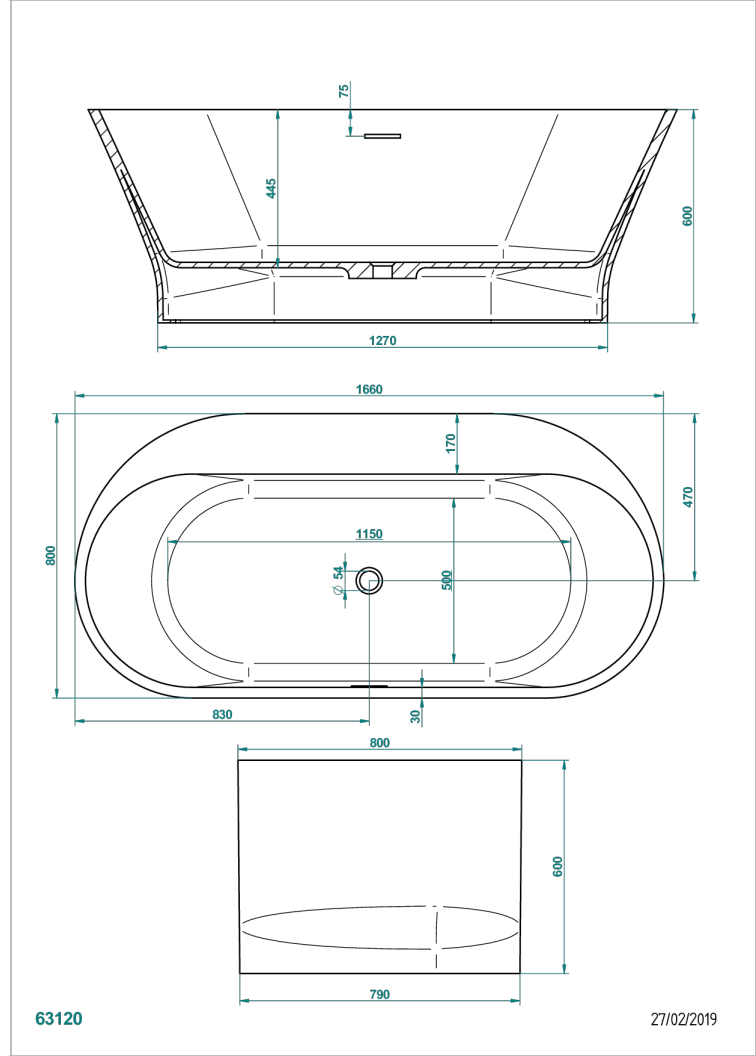

FREE STANDING BATHTUB

B11-B591

THG[®]
PARIS

Monceau bathtub 166 x 80 x 60 cm, with asymmetric rim, free standing , delivered without waste

CHARACTERISTIC

- Free standing bathtub
- Monceau bathtub 166 x 80 x 60 cm, with asymmetric rim, free standing , delivered without waste

RELATED SKU'S

- Ref. B16-K104 Coverplate for overflow bathtub
- Ref. B12-K12A Whirlpool system with 12 aero jets
- Ref. G00-305/H Complete manual bath click waste
- Ref. B12-K102AB Chromato-lighting system on whirlpool bathtub
- Ref. B16-P100 Headrest 30 x 30 cm, white
- Ref. B16-P103 Headrest 13 x 26 cm, half cylindrical, white
- Ref. B16-P104 Polyurethane gel headrest 30 x 12 cm, h. 4 cm, white
- Ref. B16-P105 Polyurethane gel headrest 38.5 x 21 cm, h. 2 cm, white
- Ref. B16-P106 Polyurethane gel headrest 30 x 7 cm, h. 2 cm, white
- Ref. B16-P107 Polyurethane gel headrest 35 x 40 cm, h. 5,5 cm,, white
- Ref. B16-K111 Filling system by water blade
- Ref. B16-K102 Chromato-lighting system on bathtub without whirlpool system