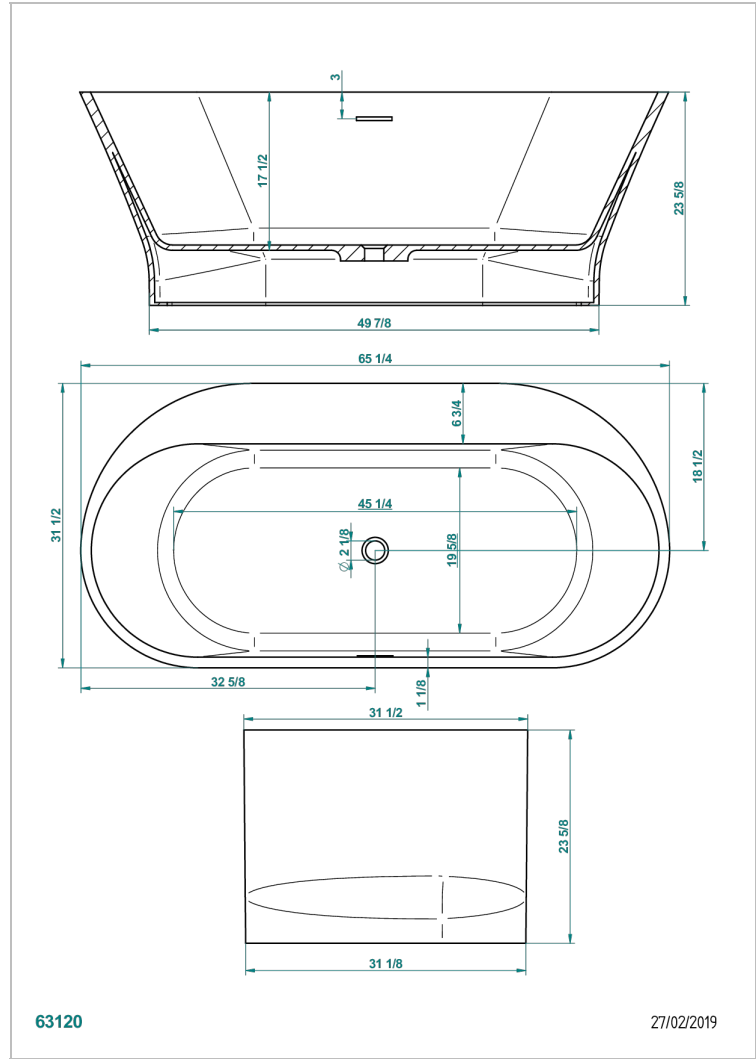

FREE STANDING BATHTUB

B11-B591

THG[®]
PARIS

Monceau bathtub 166 x 80 x 60 cm, with asymmetric rim, free standing , delivered without waste

CHARACTERISTIC

- Free standing bathtub
- Monceau bathtub 166 x 80 x 60 cm, with asymmetric rim, free standing , delivered without waste

RELATED SKU'S

- Ref. B16-K104 Coverplate for overflow bathtub
- Ref. B12-K12A Whirlpool system with 12 aero jets
- Ref. G00-305/H Complete manual bath click waste
- Ref. B12-K102AB Chromato-lighting system on whirlpool bathtub
- Ref. B16-P100 Headrest 30 x 30 cm, white
- Ref. B16-P103 Headrest 13 x 26 cm, half cylindrical, white
- Ref. B16-P104 Polyurethane gel headrest 30 x 12 cm, h. 4 cm, white
- Ref. B16-P105 Polyurethane gel headrest 38.5 x 21 cm, h. 2 cm, white
- Ref. B16-P106 Polyurethane gel headrest 30 x 7 cm, h. 2 cm, white
- Ref. B16-P107 Polyurethane gel headrest 35 x 40 cm, h. 5,5 cm,, white
- Ref. B16-K111 Filling system by water blade
- Ref. B16-K102 Chromato-lighting system on bathtub without whirlpool system