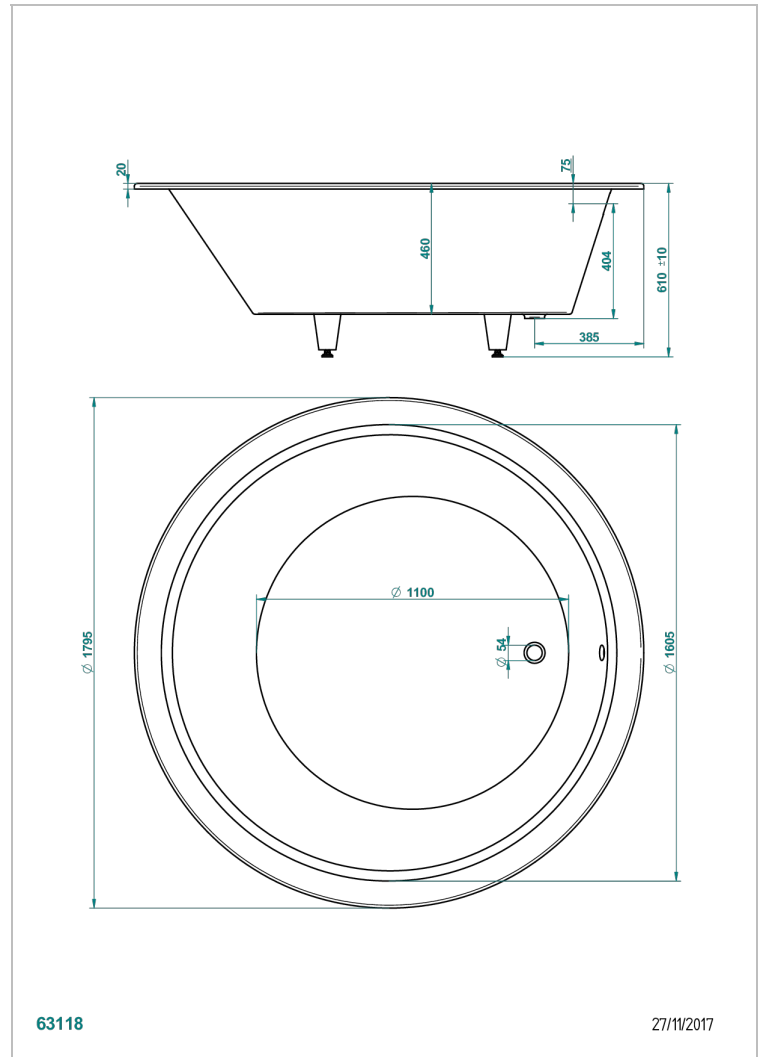

BANERA ENCASTRADA

B10-B580

Bañera MONACO Ø 180 cm x 61 cm encastrada, entregada sin desagüe

THG[®]
PARIS

63118

27/11/2017

CARACTERÍSTICAS

- Bañera encastrada
- Bañera MONACO Ø 180 cm x 61 cm encastrada, entregada sin desagüe

PRODUCTOS RELACIONADOS

- Ref. B12-K12A Whirlpool system with 12 aero jets
- Ref. B12-K12H Whirlpool system with 12 hydro jets
- Ref. B12-K12H12A Whirlpool system with 12 hydro jets and 12 aero jets
- Ref. B12-K110 Sistema de desinfeccion
- Ref. B12-K102AB Chromato-lighting system on whirlpool bathtub
- Ref. B16-P100 Almohada cuadrada 30 x 30 cm, blanca
- Ref. B16-P103 Almohada 13 x 26 cm, blanca
- Ref. B16-P104 Almohada 30 x 12 cm, h. 4 cm, blanca
- Ref. B16-P105 Almohada 38.5 x 21 cm, h. 2 cm, blanca
- Ref. B16-P106 Almohada 30 x 7 cm, h. 2 cm, blanca
- Ref. B16-P107 Almohada 35 x 40 cm, h. 5,5 cm, blanca
- Ref. B16-K102 Chromato-lighting system on bathtub without whirlpool system