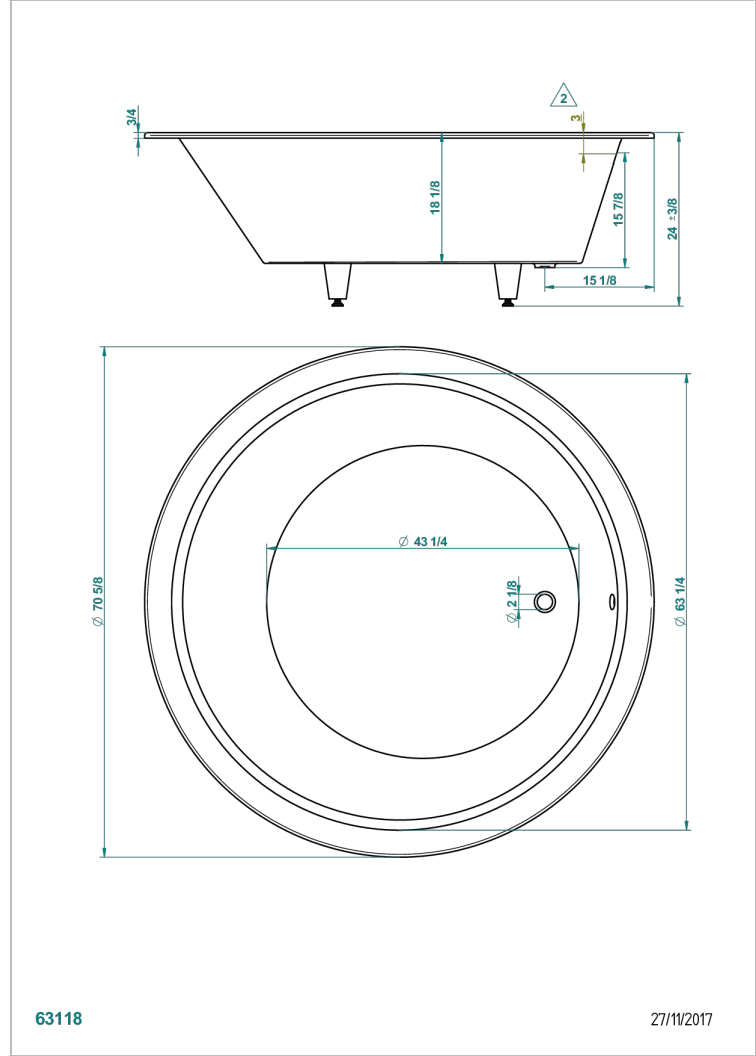

BANERA ENCASTRADA

B10-B580

Bañera MONACO Ø 180 cm x 61 cm encastrada, entregada sin desagüe

THG[®]
PARIS

63118

27/11/2017

CARACTERÍSTICAS

- Bañera encastrada
- Bañera MONACO Ø 180 cm x 61 cm encastrada, entregada sin desagüe

PRODUCTOS RELACIONADOS

- Ref. B12-K12A Whirlpool system with 12 aero jets
- Ref. B12-K12H Whirlpool system with 12 hydro jets
- Ref. B12-K12H12A Whirlpool system with 12 hydro jets and 12 aero jets
- Ref. B12-K110 Sistema de desinfeccion
- Ref. B12-K102AB Chromato-lighting system on whirlpool bathtub
- Ref. B16-P100 Almohada cuadrada 30 x 30 cm, blanca
- Ref. B16-P103 Almohada 13 x 26 cm, blanca
- Ref. B16-P104 Almohada 30 x 12 cm, h. 4 cm, blanca
- Ref. B16-P105 Almohada 38.5 x 21 cm, h. 2 cm, blanca
- Ref. B16-P106 Almohada 30 x 7 cm, h. 2 cm, blanca
- Ref. B16-P107 Almohada 35 x 40 cm, h. 5,5 cm, blanca
- Ref. B16-K102 Chromato-lighting system on bathtub without whirlpool system