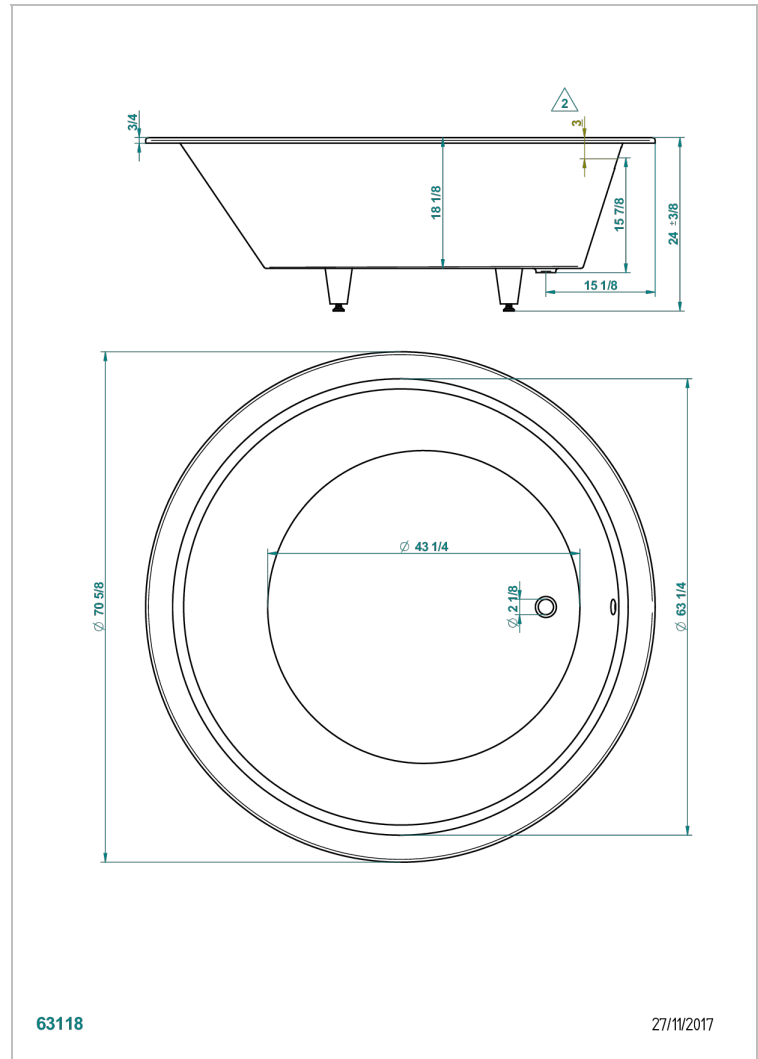

# BUILT-IN BATHTUB

B10-B580

Monaco built-in bathtub  $\varnothing$  180 cm x 61 cm, delivered without waste

## CHARACTERISTIC

- Built-in bathtub
- Monaco built-in bathtub  $\varnothing$  180 cm x 61 cm, delivered without waste

## RELATED SKU'S

- Ref. B12-K12A Whirlpool system with 12 aero jets
- Ref. B12-K12H Whirlpool system with 12 hydro jets
- Ref. B12-K12H12A Whirlpool system with 12 hydro jets and 12 aero jets
- Ref. B12-K110 Disinfection system
- Ref. B12-K102AB Chromato-lighting system on whirlpool bathtub
- Ref. B16-P100 Headrest 30 x 30 cm, white
- Ref. B16-P103 Headrest 13 x 26 cm, half cylindrical, white
- Ref. B16-P104 Polyurethane gel headrest 30 x 12 cm, h. 4 cm, white
- Ref. B16-P105 Polyurethane gel headrest 38.5 x 21 cm, h. 2 cm, white
- Ref. B16-P106 Polyurethane gel headrest 30 x 7 cm, h. 2 cm, white
- Ref. B16-P107 Polyurethane gel headrest 35 x 40 cm, h. 5,5 cm,, white
- Ref. B16-K102 Chromato-lighting system on bathtub without whirlpool system