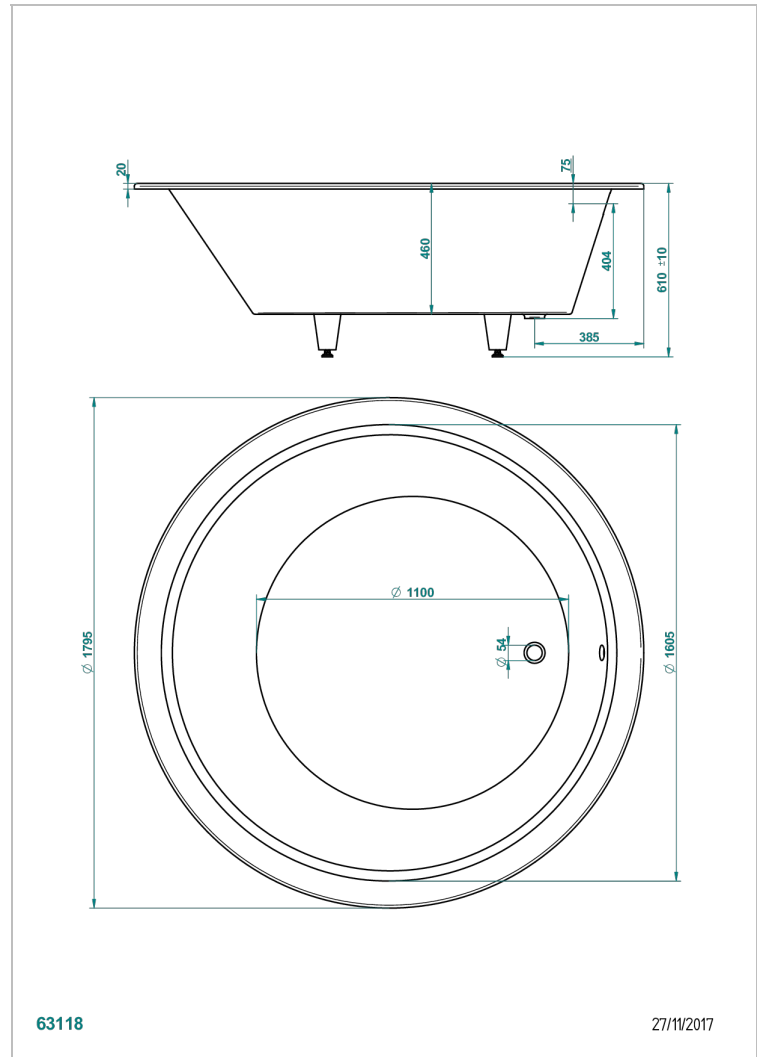

BUILT-IN BATHTUB

B10-B580

Monaco built-in bathtub \varnothing 180 cm x 61 cm, delivered without waste

63118

27/11/2017

CHARACTERISTIC

- Built-in bathtub
- Monaco built-in bathtub \varnothing 180 cm x 61 cm, delivered without waste

RELATED SKU'S

- Ref. B12-K12A Whirlpool system with 12 aero jets
- Ref. B12-K12H Whirlpool system with 12 hydro jets
- Ref. B12-K12H12A Whirlpool system with 12 hydro jets and 12 aero jets
- Ref. B12-K110 Disinfection system
- Ref. G1T-300/70 Complete bath pop-up waste 70 cm
- Ref. B12-K102AB Chromato-lighting system on whirlpool bathtub
- Ref. B16-P100 Headrest 30 x 30 cm, white
- Ref. B16-P103 Headrest 13 x 26 cm, half cylindrical, white
- Ref. B16-P104 Polyurethane gel headrest 30 x 12 cm, h. 4 cm, white
- Ref. B16-P105 Polyurethane gel headrest 38.5 x 21 cm, h. 2 cm, white
- Ref. B16-P106 Polyurethane gel headrest 30 x 7 cm, h. 2 cm, white
- Ref. B16-P107 Polyurethane gel headrest 35 x 40 cm, h. 5,5 cm., white
- Ref. B16-K102 Chromato-lighting system on bathtub without whirlpool system