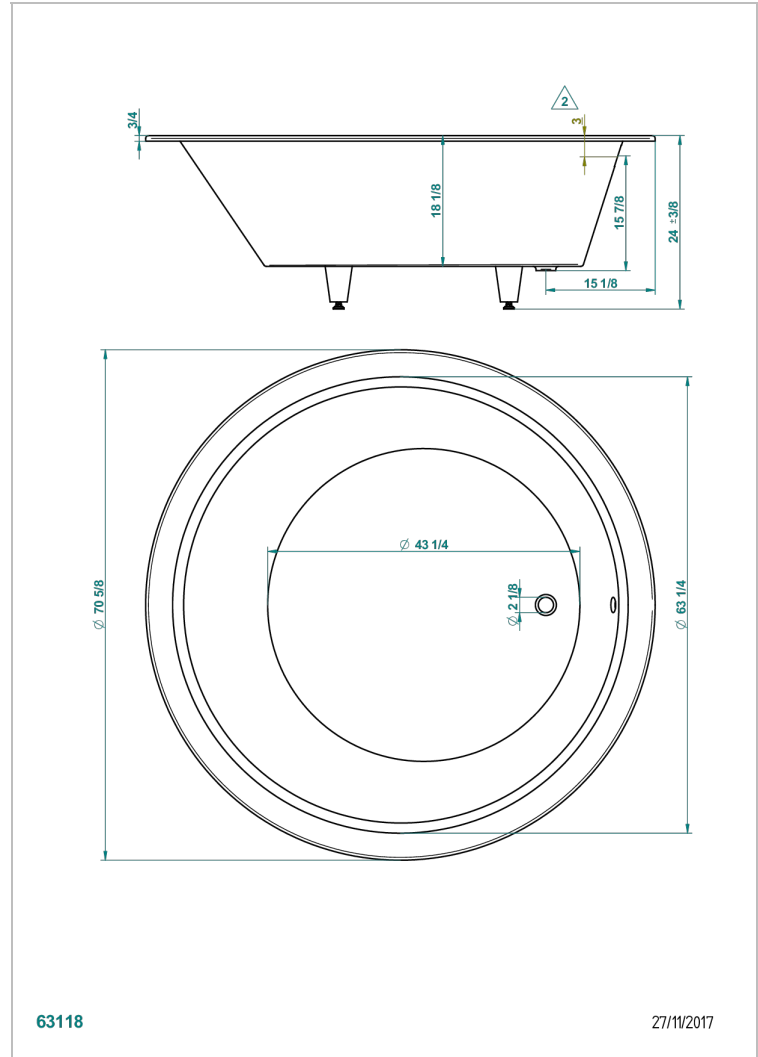

BUILT-IN BATHTUB

B10-B580

Monaco built-in bathtub \varnothing 180 cm x 61 cm, delivered without waste

CHARACTERISTIC

- Built-in bathtub
- Monaco built-in bathtub \varnothing 180 cm x 61 cm, delivered without waste

RELATED SKU'S

- Ref. B12-K12A Whirlpool system with 12 aero jets
- Ref. B12-K12H Whirlpool system with 12 hydro jets
- Ref. B12-K12H12A Whirlpool system with 12 hydro jets and 12 aero jets
- Ref. B12-K110 Disinfection system
- Ref. G1T-300/70 Complete bath pop-up waste 70 cm
- Ref. B12-K102AB Chromato-lighting system on whirlpool bathtub
- Ref. B16-P100 Headrest 30 x 30 cm, white
- Ref. B16-P103 Headrest 13 x 26 cm, half cylindrical, white
- Ref. B16-P104 Polyurethane gel headrest 30 x 12 cm, h. 4 cm, white
- Ref. B16-P105 Polyurethane gel headrest 38.5 x 21 cm, h. 2 cm, white
- Ref. B16-P106 Polyurethane gel headrest 30 x 7 cm, h. 2 cm, white
- Ref. B16-P107 Polyurethane gel headrest 35 x 40 cm, h. 5,5 cm., white
- Ref. B16-K102 Chromato-lighting system on bathtub without whirlpool system